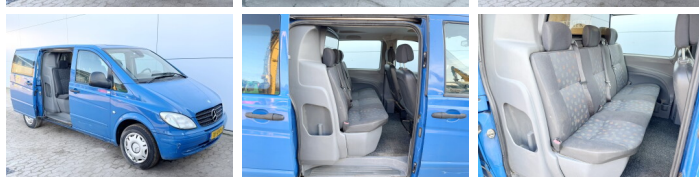

Mercedes-Benz

Mercedes-Benz Vito 111

BOSS
MACHINERY

€ 4.250 Exclusiv

An **2008**
Num?r de referin?? **BV000110**
Kilometraj **296.524**

Algemeen

Tip **Vito 111**
Location **Veldhoven, Netherlands**
Total seats **5**
Doors **4**
1st registration **10-04-2008**
Transmission **Automaat**
Chassis nummer **WDF63960313420059**

Descriere

Available from stock at Boss Machinery! This 2008 Mercedes-Benz Vito 111 has 296524 kilometers. The total weight of this Mercedes-Benz Vito 111 is 1745 KG and the dimensions are 5.00 x 1.91 x 1.83 M. Furthermore, this Mercedes-Benz Vito 111 is equipped with Tow Bar, Radio, Power Steering, Airco, Electrical Mirrors, Lashing Rings, Bluetooth, Climate Control. Would you like more information or would you like to test the Mercedes-Benz Vito 111 with us? Let us know.

Maten / Gewichten

Wheel base (cm) **320**
Dimensiuni L*Î*L **5.00 x 1.91 x 1.83**
GVW **2770**
Capacitatea maxim? de înc?rcare **1025**
Greutate **1745**

Technische informatie

Suspension **Spring**
Brakes **Disc brakes**
Consola de configurare **Rear Axle**

Motor informatie

Engine power (hp) **116**
Emission **Euro 4**
Fuel **Diesel**