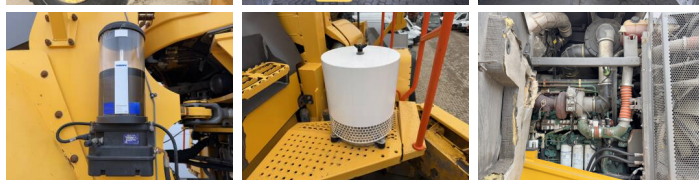

Volvo

Volvo L350H

€ 215.000excl.

Ano **2019**
Número de referência **BM006500**
Horas **12.160**

Algemeen

Tipo **L350H**
Localização **Veldhoven, Netherlands**
Dutch vehicle
Certificaat **CE**
Chassis nummer **VCEL350H00001302**

Descrição

Available at Boss Machinery! This Volvo L350H Wheel Loader from 2019 has an engine power of 395 kW and counts 12160 operational hours. Always worked in The Netherlands. The total weight of this Volvo L350H is 56300 kg and the dimensions are 11.60 x 3.90 x 4.11. Furthermore, this L350H is equipped with Pressurised Cabin, Bluetooth, Heated Seat, Airco, Beacon, Radio, CDC Steering, AdBlue, Lubrificação central. The Volvo Wheel Loader also has a CE marking. Do you want more information or do you want to try the Volvo L350H at our yard? Please let us know.

Maten / Gewichten

Dimensões C*L*A **11.60 x 3.90 x 4.11**
Peso **56300**

Technische informatie

Configurações de drive **4x4**

Motor informatie

Marca do motor **Volvo**
Modelo de motor **D16J**
Cilindros **6**
Turbo
Capacidade em kW **395**

Banden / Rupsen

BOSS

MACHINERY