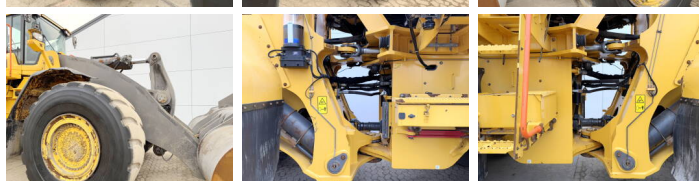

Descrição

Available at Boss Machinery! This Volvo L350H Wheel Loader from 2019 has an engine power of 395 kW and counts 12160 operational hours. Always worked in The Netherlands. The total weight of this Volvo L350H is 56300 kg and the dimensions are 11.60 x 3.90 x 4.11. Furthermore, this L350H is equipped with Pressurised Cabin, Bluetooth, Heated Seat, Airco, Beacon, Radio, CDC Steering, AdBlue, Lubrificação central. The Volvo Wheel Loader also has a CE marking. Do you want more information or do you want to try the Volvo L350H at our yard? Please let us know.

Banden / Rupsen

BOSS

MACHINERY

20% 20%
10% 10%

875/65R33
875/65R33

Opties

Pressurised Cabin

Bluetooth