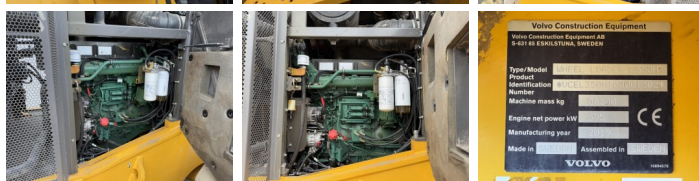

Volvo

Volvo L350H

€ 215.000excl.

Ano **2019**
Número de referência **BM006500**
Horas **12.160**

Algemeen

Tipo **L350H**
Localização **Veldhoven, Netherlands**
Dutch vehicle
Certificaat **CE**
Chassis nummer **VCEL350H00001302**

Descrição

Available at Boss Machinery! This Volvo L350H Wheel Loader from 2019 has an engine power of 395 kW and counts 12160 operational hours. Always worked in The Netherlands. The total weight of this Volvo L350H is 56300 kg and the dimensions are 11.60 x 3.90 x 4.11. Furthermore, this L350H is equipped with Pressurised Cabin, Bluetooth, Heated Seat, Airco, Beacon, Radio, CDC Steering, AdBlue, Lubrificação central. The Volvo Wheel Loader also has a CE marking. Do you want more information or do you want to try the Volvo L350H at our yard? Please let us know.

Maten / Gewichten

Dimensões C*L*A **11.60 x 3.90 x 4.11**
Peso **56300**

Technische informatie

Configurações de drive **4x4**

Motor informatie

Marca do motor **Volvo**
Modelo de motor **D16J**
Cilindros **6**
Turbo
Capacidade em kW **395**

Banden / Rupsen

BOSS

MACHINERY