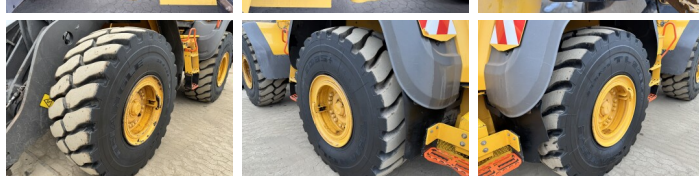

Available at Boss Machinery! This Volvo L120H Wheel Loader from 2021 has an engine power of 203 kW and counts 5743 operational hours. The total weight of this Volvo L120H is 21600 kg and the dimensions are 8.91 x 2.98 x 3.33. Furthermore, this L120H is equipped with Bluetooth, Heated Seat, AdBlue, Camera, Heated Mirrors, Air Suspension Seat, Electrical Mirrors, Weighing system, Radio, 3rd Function, Climate Control, Suspensão da lança, Lubrificação central. The Volvo Wheel Loader also has a CE marking. Do you want more information or do you want to try the Volvo L120H at our yard? Please let us know.

Descrição

Maten / Gewichten

Peso **21600**
Dimensões C*L*A **8.91 x 2.98 x 3.33**

Technische informatie

German Machine
Configurações de drive **4x4**

Motor informatie

Marca do motor **Volvo**
Modelo de motor **D8J**
Cilindros **6**
Turbo
Capacidade em kW **203**

Banden / Rupsen

80% 80% **23.5R25**

Opties

Bluetooth

Heated Seat

AdBlue

Camera

Heated Mirrors