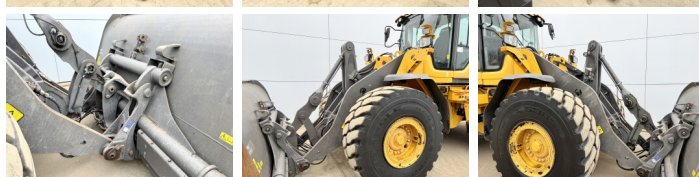

Available at Boss Machinery! This Volvo L120H Wheel Loader from 2021 has an engine power of 203 kW and counts 5743 operational hours. The total weight of this Volvo L120H is 21600 kg and the dimensions are 8.91 x 2.98 x 3.33. Furthermore, this L120H is equipped with Bluetooth, Heated Seat, AdBlue, Camera, Heated Mirrors, Air Suspension Seat, Electrical Mirrors, Weighing system, Radio, 3rd Function, Climate Control, Suspensão da lança, Lubrificação central. The Volvo Wheel Loader also has a CE marking. Do you want more information or do you want to try the Volvo L120H at our yard? Please let us know.

Banden / Rupsen

80% 80% **23.5R25**

Opties

Bluetooth

Heated Seat

AdBlue

Camera

Heated Mirrors