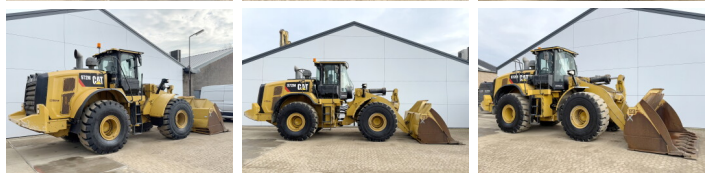

Caterpillar

Caterpillar 972M

BOSS
MACHINERY

€ 119.000excl.

Ano **2016**
Número de referência **BM006502**
Horas **6.964**

Algemeen

Tipo **972M**
Localização **Veldhoven, Netherlands**
Certificaat **CE**
Chassis nummer **CAT0972MCJPR00805**

Descrição

Available at Boss Machinery! This Caterpillar 972M Wheel Loader from 2016 has an engine power of 247 kW and counts 6964 operational hours. The total weight of this Caterpillar 972M is 24800 kg and the dimensions are 9.60 x 3.30 x 3.58. Furthermore, this 972M is equipped with Airco, Electrical Mirrors, Camera, Radio, Backup alarm, Heated Seat, Air Suspension Seat, Electrical Opening Door, Parking sensors, Beacon, Heated Mirrors, AdBlue, Climate Control, Bluetooth, Joystick steering, Suspensão da lança, Lubrificação central. The Caterpillar Wheel Loader also has a CE marking. Do you want more information or do you want to try the Caterpillar 972M at our yard? Please let us know.

Maten / Gewichten

Peso **24800**
Dimensões C*L*A **9.60 x 3.30 x 3.58**

Technische informatie

German Machine
Configurações de drive **4x4**

Motor informatie

Marca do motor **Caterpillar**
Modelo de motor **C9.3**
Cilindros **6**
Turbo
Capacidade em kW **247**