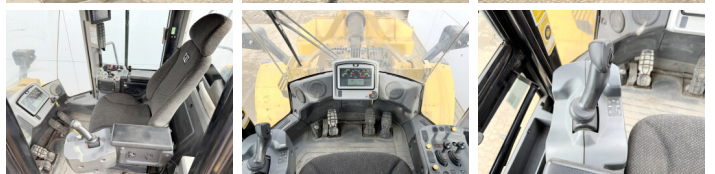

Descrição

Available at Boss Machinery! This Caterpillar 972M Wheel Loader from 2016 has an engine power of 247 kW and counts 6964 operational hours. The total weight of this Caterpillar 972M is 24800 kg and the dimensions are 9.60 x 3.30 x 3.58. Furthermore, this 972M is equipped with Airco, Electrical Mirrors, Camera, Radio, Backup alarm, Heated Seat, Air Suspension Seat, Electrical Opening Door, Parking sensors, Beacon, Heated Mirrors, AdBlue, Climate Control, Bluetooth, Joystick steering, Suspensão da lança, Lubrificação central. The Caterpillar Wheel Loader also has a CE marking. Do you want more information or do you want to try the Caterpillar 972M at our yard? Please let us know.

Banden / Rupsen

80%	80%	26.5R25 Bridgestone
90%	90%	26.5R25 Good Year

Opties

Airco
Electrical Mirrors
Camera
Radio
Backup alarm
Heated Seat
Air Suspension Seat
Electrical Opening Door
Parking sensors
Beacon
Heated Mirrors
AdBlue
Climate Control
Bluetooth
Joystick steering
Suspensão da lança
Lubrificação central