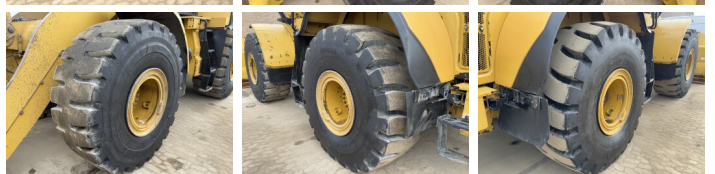

Caterpillar

Caterpillar 972M

BOSS
MACHINERY

€ 119.000excl.

Ano **2016**
Número de referência **BM006502**
Horas **6.964**

Algemeen

Tipo **972M**
Localização **Veldhoven, Netherlands**
Certificaat **CE**
Chassis nummer **CAT0972MCJPR00805**

Descrição

Available at Boss Machinery! This Caterpillar 972M Wheel Loader from 2016 has an engine power of 247 kW and counts 6964 operational hours. The total weight of this Caterpillar 972M is 24800 kg and the dimensions are 9.60 x 3.30 x 3.58. Furthermore, this 972M is equipped with Airco, Electrical Mirrors, Camera, Radio, Backup alarm, Heated Seat, Air Suspension Seat, Electrical Opening Door, Parking sensors, Beacon, Heated Mirrors, AdBlue, Climate Control, Bluetooth, Joystick steering, Suspensão da lança, Lubrificação central. The Caterpillar Wheel Loader also has a CE marking. Do you want more information or do you want to try the Caterpillar 972M at our yard? Please let us know.

Maten / Gewichten

Peso **24800**
Dimensões C*L*A **9.60 x 3.30 x 3.58**

Technische informatie

German Machine
Configurações de drive **4x4**

Motor informatie

Marca do motor **Caterpillar**
Modelo de motor **C9.3**
Cilindros **6**
Turbo
Capacidade em kW **247**

Banden / Rupsen

80%	80%	26.5R25 Bridgestone
90%	90%	26.5R25 Good Year

Opties

Airco
Electrical Mirrors
Camera
Radio
Backup alarm
Heated Seat
Air Suspension Seat
Electrical Opening Door
Parking sensors
Beacon
Heated Mirrors
AdBlue
Climate Control
Bluetooth
Joystick steering
Suspensão da lança
Lubrificação central