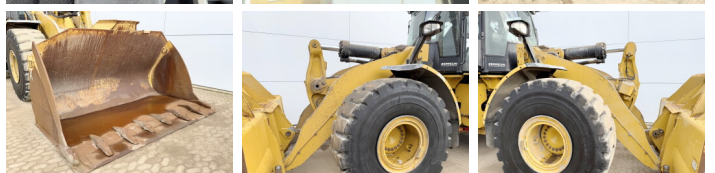

Descrição

Available at Boss Machinery! This Caterpillar 972M Wheel Loader from 2016 has an engine power of 247 kW and counts 6964 operational hours. The total weight of this Caterpillar 972M is 24800 kg and the dimensions are 9.60 x 3.30 x 3.58. Furthermore, this 972M is equipped with Airco, Electrical Mirrors, Camera, Radio, Backup alarm, Heated Seat, Air Suspension Seat, Electrical Opening Door, Parking sensors, Beacon, Heated Mirrors, AdBlue, Climate Control, Bluetooth, Joystick steering, Suspensão da lança, Lubrificação central. The Caterpillar Wheel Loader also has a CE marking. Do you want more information or do you want to try the Caterpillar 972M at our yard? Please let us know.

Banden / Rupsen

80%	80%	26.5R25 Bridgestone
90%	90%	26.5R25 Good Year

Opties

Airco
Electrical Mirrors
Camera
Radio
Backup alarm
Heated Seat
Air Suspension Seat
Electrical Opening Door
Parking sensors
Beacon
Heated Mirrors
AdBlue
Climate Control
Bluetooth
Joystick steering
Suspensão da lança
Lubrificação central