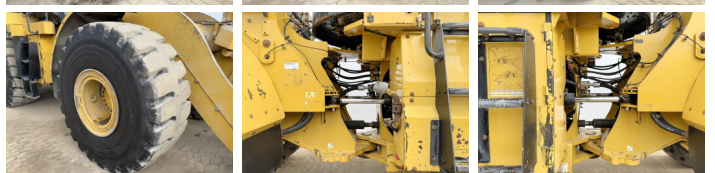

Caterpillar

Caterpillar 972M

BOSS
MACHINERY

€ 119.000excl.

Ano **2016**
Número de referência **BM006502**
Horas **6.964**

Algemeen

Tipo **972M**
Localização **Veldhoven, Netherlands**
Certificaat **CE**
Chassis nummer **CAT0972MCJPR00805**

Descrição

Available at Boss Machinery! This Caterpillar 972M Wheel Loader from 2016 has an engine power of 247 kW and counts 6964 operational hours. The total weight of this Caterpillar 972M is 24800 kg and the dimensions are 9.60 x 3.30 x 3.58. Furthermore, this 972M is equipped with Airco, Electrical Mirrors, Camera, Radio, Backup alarm, Heated Seat, Air Suspension Seat, Electrical Opening Door, Parking sensors, Beacon, Heated Mirrors, AdBlue, Climate Control, Bluetooth, Joystick steering, Suspensão da lança, Lubrificação central. The Caterpillar Wheel Loader also has a CE marking. Do you want more information or do you want to try the Caterpillar 972M at our yard? Please let us know.

Banden / Rupsen

80%	80%	26.5R25 Bridgestone
90%	90%	26.5R25 Good Year

Opties

Airco
Electrical Mirrors
Camera
Radio
Backup alarm
Heated Seat
Air Suspension Seat
Electrical Opening Door
Parking sensors
Beacon
Heated Mirrors
AdBlue
Climate Control
Bluetooth
Joystick steering
Suspensão da lança
Lubrificação central