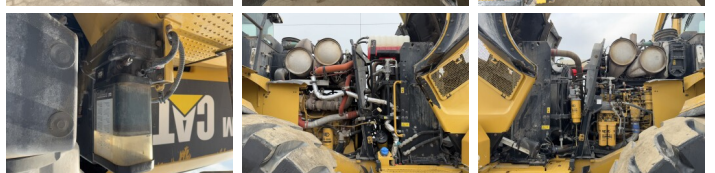

Caterpillar

Caterpillar 972M

BOSS
MACHINERY

€ 119.000excl.

Ano **2016**
Número de referência **BM006502**
Horas **6.964**

Algemeen

Tipo **972M**
Localização **Veldhoven, Netherlands**
Certificaat **CE**
Chassis nummer **CAT0972MCJPR00805**

Descrição

Available at Boss Machinery! This Caterpillar 972M Wheel Loader from 2016 has an engine power of 247 kW and counts 6964 operational hours. The total weight of this Caterpillar 972M is 24800 kg and the dimensions are 9.60 x 3.30 x 3.58. Furthermore, this 972M is equipped with Airco, Electrical Mirrors, Camera, Radio, Backup alarm, Heated Seat, Air Suspension Seat, Electrical Opening Door, Parking sensors, Beacon, Heated Mirrors, AdBlue, Climate Control, Bluetooth, Joystick steering, Suspensão da lança, Lubrificação central. The Caterpillar Wheel Loader also has a CE marking. Do you want more information or do you want to try the Caterpillar 972M at our yard? Please let us know.

Maten / Gewichten

Peso **24800**
Dimensões C*L*A **9.60 x 3.30 x 3.58**

Technische informatie

German Machine
Configurações de drive **4x4**

Motor informatie

Marca do motor **Caterpillar**
Modelo de motor **C9.3**
Cilindros **6**
Turbo
Capacidade em kW **247**