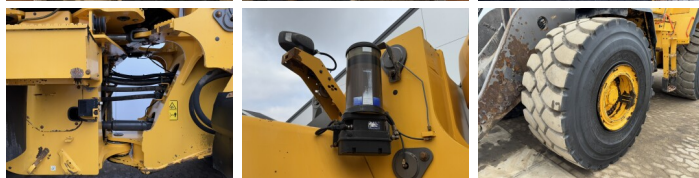

Descrição

Available at Boss Machinery! This Volvo L220H Wheel Loader from 2019 has an engine power of 279 kW and counts 17438 operational hours. Always worked in The Netherlands. The total weight of this Volvo L220H is 35500 kg and the dimensions are 9.37 x 3.43 x 3.67. Furthermore, this L220H is equipped with Airco, Radio, Climate Control, Beacon, Air Suspension Seat, Pressurised Cabin, Camera, Backup alarm, AdBlue, Heated Seat, Lubrificação central, Suspensão da lança. The Volvo Wheel Loader also has a CE marking. Do you want more information or do you want to try the Volvo L220H at our yard? Please let us know.

BOSS

MACHINERY

Banden / Rupsen

50%	50%	29.5R25
50%	50%	29.5R25

Opties

Airco

Radio

Climate Control