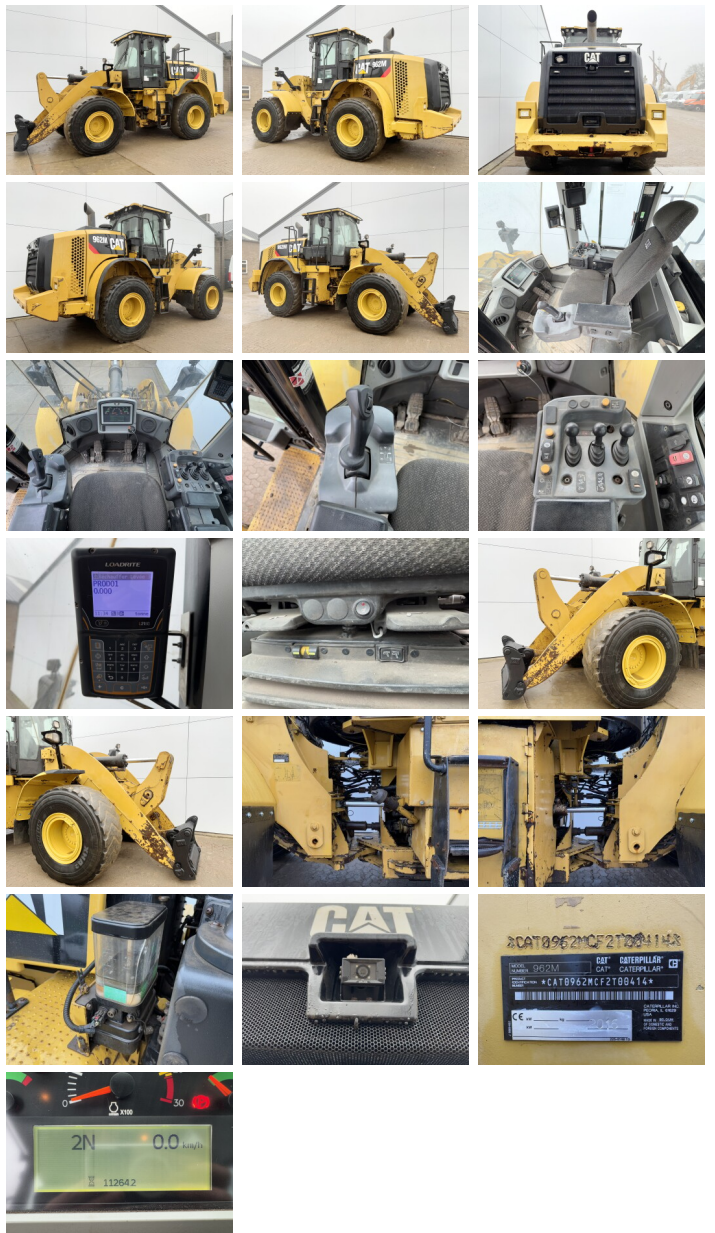

Caterpillar

Caterpillar 962M

BOSS
MACHINERY

€ 52.500excl.

Ano **2016**
Número de referência **BC000177**
Horas **11.264**

Algemeen

Tipo **962M**
Localização **Veldhoven, Netherlands**
Certificaat **CE + EPA**
Chassis nummer **CAT0962MCF2T00414**

Descrição

Available at Boss Machinery! This Caterpillar 962M Wheel Loader from 2016 has an engine power of 200 kW and counts 11264 operational hours. The total weight of this Caterpillar 962M is 20200 kg and the dimensions are 7.30 x 2.90 x 3.70. Furthermore, this 962M is equipped with Camera, Electrical Mirrors, Engate rápido, Heated Mirrors, Radio, Função hidráulica extra, Lubrificação central. The Caterpillar Wheel Loader also has a CE + EPA marking. Do you want more information or do you want to try the Caterpillar 962M at our yard? Please let us know.

Maten / Gewichten

Peso **20200**
Dimensões C*L*A **7.30 x 2.90 x 3.70**

Technische informatie

Configurações de drive **4 x 4**

Motor informatie

Marca do motor **Caterpillar**
Modelo de motor **C7.1**
Cilindros **6**
Turbo
Capacidade em kW **200**

Banden / Rupsen

20% 20% **23.5 R25**