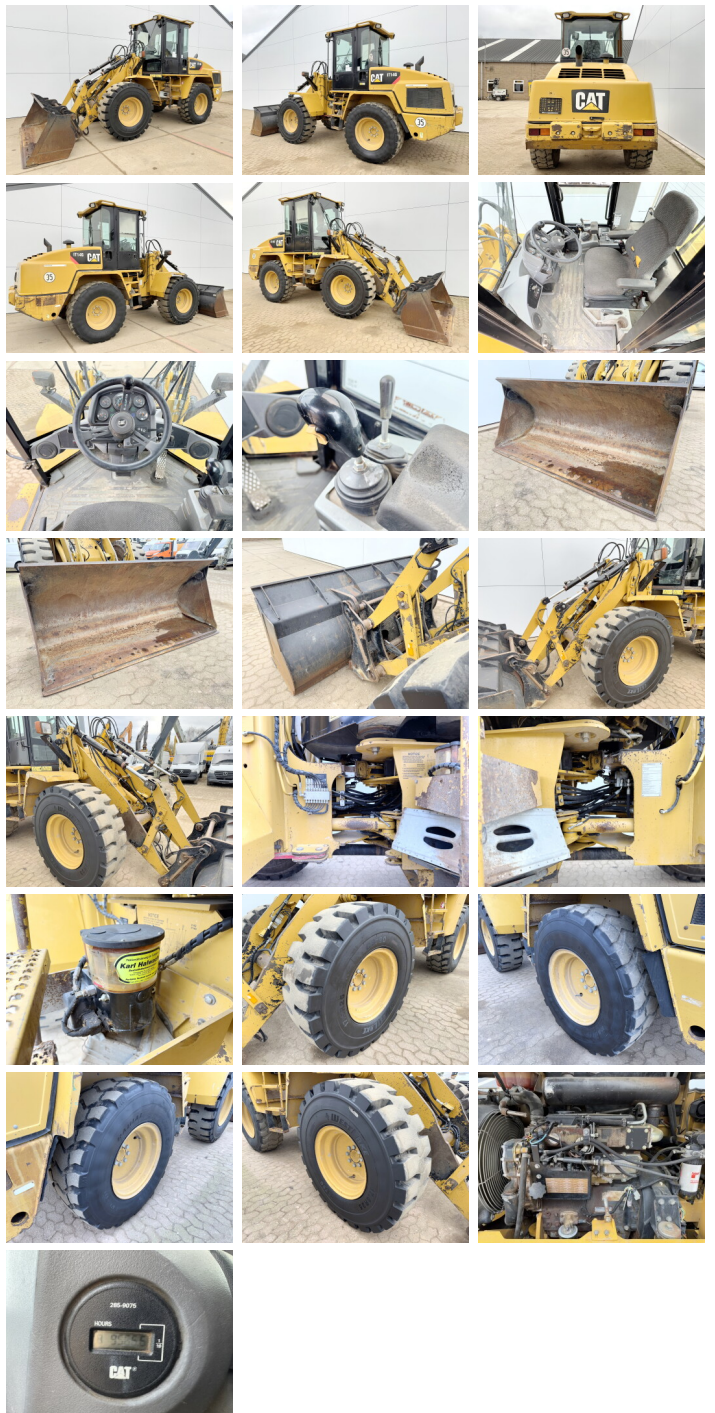

Caterpillar

Caterpillar IT14G

BOSS
MACHINERY

€ 24.500excl.

Ano **2011**
Número de referência **BM006428**
Horas **9.566**

Algemeen

Tipo 914G / IT14G
Localização Veldhoven, Netherlands
Certificaat CE

Available at Boss Machinery! This Caterpillar 914G / IT14G Wheel Loader from 2011 has an engine power of 72 kW and counts 9566 operational hours. The total weight of this Caterpillar 914G / IT14G is 8350 kg and the dimensions are 6.58 x 2.40 x 3.12. Furthermore, this 914G / IT14G is equipped with Radio, 3rd Function , Airco, Engate rápido, Lubrificação central. The Caterpillar Wheel Loader also has a CE marking. Do you want more information or do you want to try the Caterpillar 914G / IT14G at our yard? Please let us know.

Maten / Gewichten

Dimensões C*L*A 6.58 x 2.40 x 3.12
Peso 8350

Technische informatie

Configurações de drive 4x4

Motor informatie

Marca do motor Caterpillar
Modelo de motor C4.4
Cilindros 4
Turbo
Capacidade em kW 72

Banden / Rupsen

100% 100% 17.5R25
30% 30% 17.5R25

Opties

Radio

3rd Function

Airco

Engate rápido

Lubrificação central