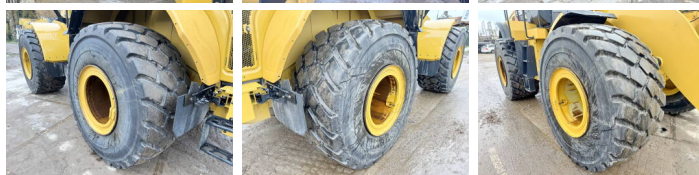

Descrição

Available at Boss Machinery! This Caterpillar 972MXE Wheel Loader from 2018 has an engine power of 250 kW and counts 9903 operational hours. Always worked in The Netherlands. The total weight of this Caterpillar 972MXE is 24900 kg and the dimensions are 7.55 x 3.20 x 3.68. Furthermore, this 972MXE is equipped with Beacon, Electrical Mirrors, AdBlue, Joystick steering, Bluetooth, Backup alarm, Electrical Opening Door, Radio, Camera, Airco, Heated Mirrors, Heated Cab, Lubrificação central. The Caterpillar Wheel Loader also has a CE + EPA marking. Do you want more information or do you want to try the Caterpillar 972MXE at our yard? Please let us know.

Capacidade em kW 250

Banden / Rupsen

60% 60% 800/65R29

60% 60% 800/65R29

Opties

Beacon

Electrical Mirrors

AdBlue