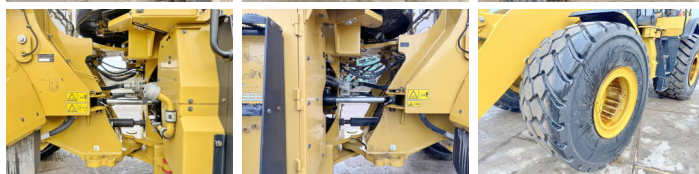

Descrição

Available at Boss Machinery! This Caterpillar 972MXE Wheel Loader from 2018 has an engine power of 250 kW and counts 9903 operational hours. Always worked in The Netherlands. The total weight of this Caterpillar 972MXE is 24900 kg and the dimensions are 7.55 x 3.20 x 3.68. Furthermore, this 972MXE is equipped with Beacon, Electrical Mirrors, AdBlue, Joystick steering, Bluetooth, Backup alarm, Electrical Opening Door, Radio, Camera, Airco, Heated Mirrors, Heated Cab, Lubrificação central. The Caterpillar Wheel Loader also has a CE + EPA marking. Do you want more information or do you want to try the Caterpillar 972MXE at our yard? Please let us know.

Capacidade em kW 250

Banden / Rupsen

60% 60% 800/65R29

60% 60% 800/65R29

Opties

Beacon

Electrical Mirrors

AdBlue