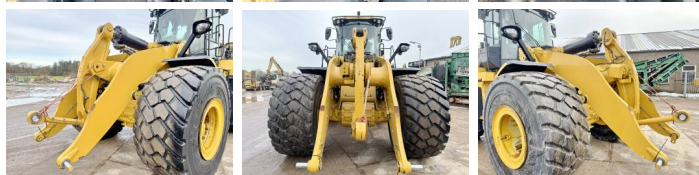

Caterpillar

Caterpillar 972MXE

BOSS
MACHINERY

€ 82.500excl.

Ano **2018**
Número de referência **BM006412**
Horas **9.903**

Algemeen

Tipo **972MXE**
Localização **Veldhoven, Netherlands**
Dutch vehicle
Certificaat **CE + EPA**
Chassis nummer **CAT0972MPL9S00342**

Descrição

Available at Boss Machinery! This Caterpillar 972MXE Wheel Loader from 2018 has an engine power of 250 kW and counts 9903 operational hours. Always worked in The Netherlands. The total weight of this Caterpillar 972MXE is 24900 kg and the dimensions are 7.55 x 3.20 x 3.68. Furthermore, this 972MXE is equipped with Beacon, Electrical Mirrors, AdBlue, Joystick steering, Bluetooth, Backup alarm, Electrical Opening Door, Radio, Camera, Airco, Heated Mirrors, Heated Cab, Lubrificação central. The Caterpillar Wheel Loader also has a CE + EPA marking. Do you want more information or do you want to try the Caterpillar 972MXE at our yard? Please let us know.

Capacidade em kW 250

Banden / Rupsen

60% 60% 800/65R29

60% 60% 800/65R29

Opties

Beacon

Electrical Mirrors

AdBlue