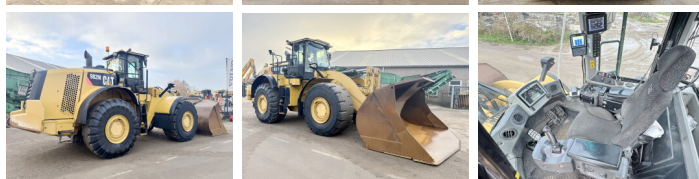

Caterpillar

Caterpillar 982M

BOSS
MACHINERY

€ 77.500excl.

Ano **2013**
Número de referência **BM006332**
Horas **20.399**

Algemeen

Tipo 982M
Localização Veldhoven, Netherlands
Certificaat CE
Chassis nummer CAT0982MEF9A00151

Descrição Available at Boss Machinery! This Caterpillar 982M Wheel Loader from 2013 has an engine power of 321 kW and counts 20399 operational hours. The total weight of this Caterpillar 982M is 35700 kg and the dimensions are 10.70 x 3.80 x 3.84. Furthermore, this 982M is equipped with Joystick steering, Airco, Heated Mirrors, Electrical Mirrors, Climate Control, AdBlue, Heated Cab, Radio, Camera, Beacon, Lubrificação central. The Caterpillar Wheel Loader also has a CE marking. Do you want more information or do you want to try the Caterpillar 982M at our yard? Please let us know.

Maten / Gewichten

Peso 35700
Dimensões C*L*A 10.70 x 3.80 x 3.84

Technische informatie

Configurações de drive 4x4

Motor informatie

Marca do motor Caterpillar
Modelo de motor C13
Cilindros 6
Turbo
Capacidade em kW 321

Banden / Rupsen