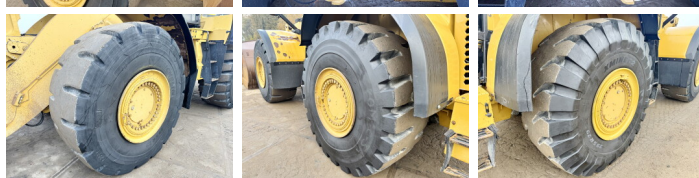

Caterpillar

Caterpillar 982M

BOSS
MACHINERY

€ 77.500excl.

Ano **2013**
Número de referência **BM006332**
Horas **20.399**

Algemeen

Tipo 982M
Localização Veldhoven, Netherlands
Certificaat CE
Chassis nummer CAT0982MEF9A00151

Descrição Available at Boss Machinery! This Caterpillar 982M Wheel Loader from 2013 has an engine power of 321 kW and counts 20399 operational hours. The total weight of this Caterpillar 982M is 35700 kg and the dimensions are 10.70 x 3.80 x 3.84. Furthermore, this 982M is equipped with Joystick steering, Airco, Heated Mirrors, Electrical Mirrors, Climate Control, AdBlue, Heated Cab, Radio, Camera, Beacon, Lubrificação central. The Caterpillar Wheel Loader also has a CE marking. Do you want more information or do you want to try the Caterpillar 982M at our yard? Please let us know.

Maten / Gewichten

Peso 35700
Dimensões C*L*A 10.70 x 3.80 x 3.84

Technische informatie

Configurações de drive 4x4

Motor informatie

Marca do motor Caterpillar
Modelo de motor C13
Cilindros 6
Turbo
Capacidade em kW 321

Banden / Rupsen