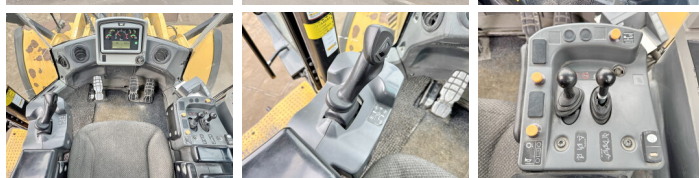

Caterpillar

Caterpillar 982M

BOSS
MACHINERY

€ 77.500excl.

Ano **2013**
Número de referência **BM006332**
Horas **20.399**

Algemeen

Tipo 982M
Localização Veldhoven, Netherlands
Certificaat CE
Chassis nummer CAT0982MEF9A00151

Descrição Available at Boss Machinery! This Caterpillar 982M Wheel Loader from 2013 has an engine power of 321 kW and counts 20399 operational hours. The total weight of this Caterpillar 982M is 35700 kg and the dimensions are 10.70 x 3.80 x 3.84. Furthermore, this 982M is equipped with Joystick steering, Airco, Heated Mirrors, Electrical Mirrors, Climate Control, AdBlue, Heated Cab, Radio, Camera, Beacon, Lubrificação central. The Caterpillar Wheel Loader also has a CE marking. Do you want more information or do you want to try the Caterpillar 982M at our yard? Please let us know.

Maten / Gewichten

Peso 35700
Dimensões C*L*A 10.70 x 3.80 x 3.84

Technische informatie

Configurações de drive 4x4

Motor informatie

Marca do motor Caterpillar
Modelo de motor C13
Cilindros 6
Turbo
Capacidade em kW 321

Banden / Rupsen