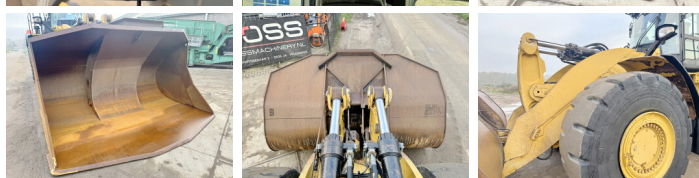

Caterpillar

Caterpillar 982M

BOSS
MACHINERY

€ 77.500excl.

Ano **2013**
Número de referência **BM006332**
Horas **20.399**

Algemeen

Tipo 982M
Localização Veldhoven, Netherlands
Certificaat CE
Chassis nummer CAT0982MEF9A00151

Descrição Available at Boss Machinery! This Caterpillar 982M Wheel Loader from 2013 has an engine power of 321 kW and counts 20399 operational hours. The total weight of this Caterpillar 982M is 35700 kg and the dimensions are 10.70 x 3.80 x 3.84. Furthermore, this 982M is equipped with Joystick steering, Airco, Heated Mirrors, Electrical Mirrors, Climate Control, AdBlue, Heated Cab, Radio, Camera, Beacon, Lubrificação central. The Caterpillar Wheel Loader also has a CE marking. Do you want more information or do you want to try the Caterpillar 982M at our yard? Please let us know.

Maten / Gewichten

Peso 35700
Dimensões C*L*A 10.70 x 3.80 x 3.84

Technische informatie

Configurações de drive 4x4

Motor informatie

Marca do motor Caterpillar
Modelo de motor C13
Cilindros 6
Turbo
Capacidade em kW 321

Banden / Rupsen