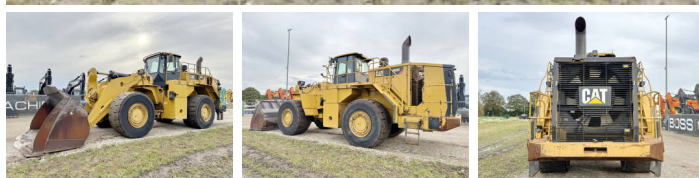

Caterpillar

Caterpillar 988K

BOSS
MACHINERY

€ 155.000excl.

Ano **2014**
Número de referência **BM005960**
Horas **28.720**

Algemeen

Tipo **988K**
Localização **Veldhoven, Netherlands**
Certificaac **CE + EPA**
Chassis nummer **CAT0988KATWX00375**

Available at Boss Machinery! This Caterpillar 988K Wheel Loader from 2014 has an engine power of 393 kW and counts 28720 operational hours. The total weight of this Caterpillar 988K is 52620 kg and the dimensions are 12.00 x 3.98 x 4.15. Furthermore, this 988K is equipped with Beacon, Camera, Aircro, Joystick steering, AdBlue, Backup alarm, Radio, Heated Mirrors. The Caterpillar Wheel Loader also has a CE + EPA marking. Do you want more information or do you want to try the Caterpillar 988K at our yard? Please let us know.

Maten / Gewichten

Peso **52620**
Dimensões C*L*A **12.00 x 3.98 x 4.15**

Technische informatie

Configurações de drive **4x4**

Motor informatie

Marca do motor **Caterpillar**
Modelo de motor **C18**
Cilindros **6**
Turbo
Capacidade em kW **393**

Banden / Rupsen

20% 20%

35/65R33