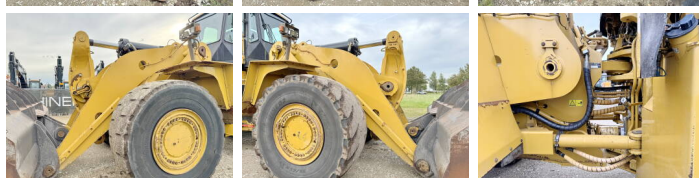

Available at Boss Machinery! This Caterpillar 988K Wheel Loader from 2014 has an engine power of 393 kW and counts 28720 operational hours. The total weight of this Caterpillar 988K is 52620 kg and the dimensions are 12.00 x 3.98 x 4.15. Furthermore, this 988K is equipped with Beacon, Camera, Aircro, Joystick steering, AdBlue, Backup alarm, Radio, Heated Mirrors. The Caterpillar Wheel Loader also has a CE + EPA marking. Do you want more information or do you want to try the Caterpillar 988K at our yard? Please let us know.

Banden / Rupsen

20% 20%

35/65R33

Opties

Beacon
Camera
Airco
Joystick steering
AdBlue
Backup alarm
Radio
Heated Mirrors