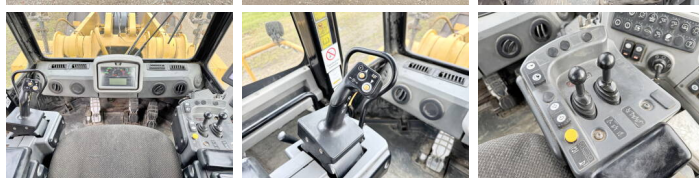

Available at Boss Machinery! This Caterpillar 988K Wheel Loader from 2014 has an engine power of 393 kW and counts 28720 operational hours. The total weight of this Caterpillar 988K is 52620 kg and the dimensions are 12.00 x 3.98 x 4.15. Furthermore, this 988K is equipped with Beacon, Camera, Aircro, Joystick steering, AdBlue, Backup alarm, Radio, Heated Mirrors. The Caterpillar Wheel Loader also has a CE + EPA marking. Do you want more information or do you want to try the Caterpillar 988K at our yard? Please let us know.

Banden / Rupsen

20% 20%

35/65R33

Opties

Beacon
Camera
Airco
Joystick steering
AdBlue
Backup alarm
Radio
Heated Mirrors