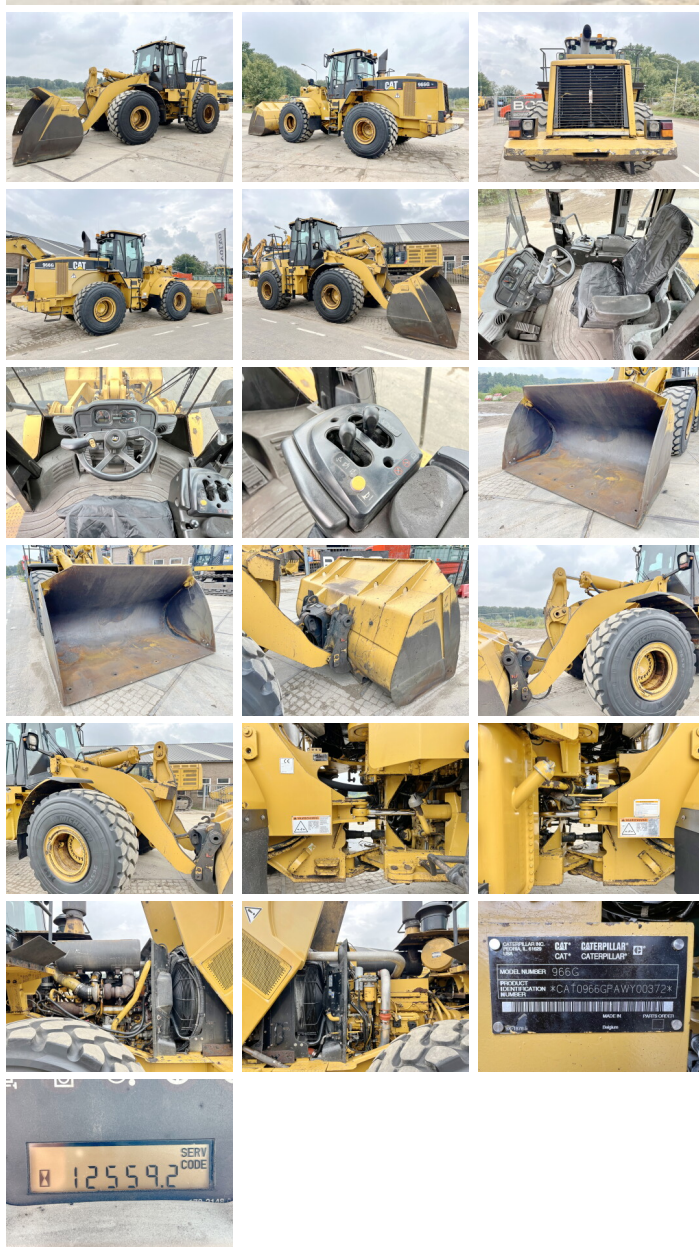

Caterpillar

Caterpillar 966G Series II

€ 47.500excl.

Ano **2002**
Número de referência **BM006144**
Horas **12.559**

Algemeen

Tipo 966G Series II
Localização Veldhoven, Netherlands
Dutch vehicle
Certificaat CE + EPA
Chassis nummer CAT0966GPAWY00372

Available at Boss Machinery! This Caterpillar 966G Series II Wheel Loader from 2002 has an engine power of 193 kW and counts 12559 operational hours. Always worked in The Netherlands. The total weight of this Caterpillar 966G Series II is 31125 kg and the dimensions are 9.10 x 2.95 x 3.70. Furthermore, this 966G Series II is equipped with Heated Cab, Radio, Airco, Beacon. The Caterpillar Wheel Loader also has a CE + EPA marking. Do you want more information or do you want to try the Caterpillar 966G Series II at our yard? Please let us know.

Maten / Gewichten

Peso 31125
Dimensões C*L*A 9.10 x 2.95 x 3.70

Technische informatie

Configurações de drive 4x4

Motor informatie

Marca do motor Caterpillar
Modelo de motor 3176
Cilindros 6
Turbo
Capacidade em kW 193

Banden / Rupsen

BOSS
MACHINERY

80% 80%
80% 80%

26.5R25
26.5R25

Opties

Heated Cab
Radio
Airco
Beacon