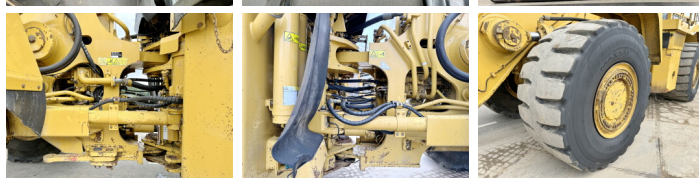

Caterpillar

Caterpillar 988H

BOSS
MACHINERY

€ 89.500excl.

Ano **2008**
Número de referência **BM005851**
Horas **46.877**

Algemeen

Tipo 988H
Localização Veldhoven, Netherlands
Certificaat CE + EPA
Chassis nummer CAT0988HJBXY02171

Descrição Available at Boss Machinery! This Caterpillar 988H Wheel Loader from 2008 has an engine power of 373 kW and counts 46877 operational hours. The total weight of this Caterpillar 988H is 56276 kg and the dimensions are 12.30 x 4.00 x 4.10. Furthermore, this 988H is equipped with Joystick steering, Radio, Camera, Airco, Heated Cab, Lubrificação central. The Caterpillar Wheel Loader also has a CE + EPA marking. Do you want more information or do you want to try the Caterpillar 988H at our yard? Please let us know.

Maten / Gewichten

Dimensões C*L*A 12.30 x 4.00 x 4.10
Peso 56276

Technische informatie

Configurações de drive 4x4

Motor informatie

Marca do motor Caterpillar
Modelo de motor C18
Cilindros 6
Turbo
Capacidade em kW 373

Banden / Rupsen

50% 50% 35/65R33
50% 50% 35/65R33