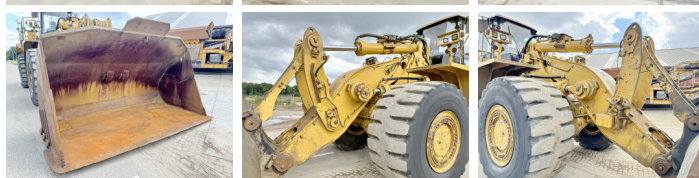

Caterpillar

Caterpillar 988H

BOSS
MACHINERY

€ 89.500excl.

Ano **2008**
Número de referência **BM005851**
Horas **46.877**

Algemeen

Tipo 988H
Localização Veldhoven, Netherlands
Certificaat CE + EPA
Chassis nummer CAT0988HJBXY02171

Descrição Available at Boss Machinery! This Caterpillar 988H Wheel Loader from 2008 has an engine power of 373 kW and counts 46877 operational hours. The total weight of this Caterpillar 988H is 56276 kg and the dimensions are 12.30 x 4.00 x 4.10. Furthermore, this 988H is equipped with Joystick steering, Radio, Camera, Airco, Heated Cab, Lubrificação central. The Caterpillar Wheel Loader also has a CE + EPA marking. Do you want more information or do you want to try the Caterpillar 988H at our yard? Please let us know.

Maten / Gewichten

Dimensões C*L*A 12.30 x 4.00 x 4.10
Peso 56276

Technische informatie

Configurações de drive 4x4

Motor informatie

Marca do motor Caterpillar
Modelo de motor C18
Cilindros 6
Turbo
Capacidade em kW 373

Banden / Rupsen

50% 50% 35/65R33
50% 50% 35/65R33