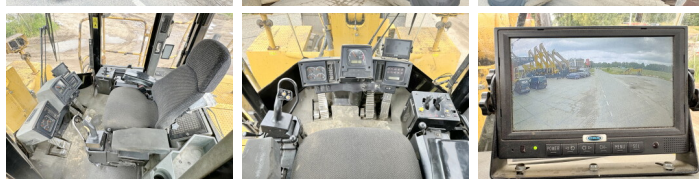

Caterpillar

Caterpillar 988H

BOSS
MACHINERY

€ 89.500excl.

Ano **2008**
Número de referência **BM005851**
Horas **46.877**

Algemeen

Tipo 988H
Localização Veldhoven, Netherlands
Certificaat CE + EPA
Chassis nummer CAT0988HJBXY02171

Descrição Available at Boss Machinery! This Caterpillar 988H Wheel Loader from 2008 has an engine power of 373 kW and counts 46877 operational hours. The total weight of this Caterpillar 988H is 56276 kg and the dimensions are 12.30 x 4.00 x 4.10. Furthermore, this 988H is equipped with Joystick steering, Radio, Camera, Airco, Heated Cab, Lubrificação central. The Caterpillar Wheel Loader also has a CE + EPA marking. Do you want more information or do you want to try the Caterpillar 988H at our yard? Please let us know.

Maten / Gewichten

Dimensões C*L*A 12.30 x 4.00 x 4.10
Peso 56276

Technische informatie

Configurações de drive 4x4

Motor informatie

Marca do motor Caterpillar
Modelo de motor C18
Cilindros 6
Turbo
Capacidade em kW 373

Banden / Rupsen

50% 50% 35/65R33
50% 50% 35/65R33