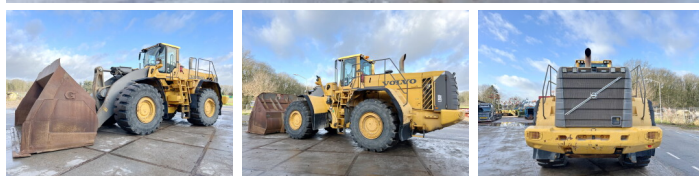

Volvo

Volvo L350F

€ 87.500excl.

Ano **2008**
Número de referência **BM005604**
Horas **23.392**

Algemeen

Tipo L350F
Localização Veldhoven, Netherlands
Certificaat CE + EPA
Chassis nummer VCEL350FL00001132

Descrição Available at Boss Machinery! This Volvo L350F Wheel Loader from 2008 has an engine power of 397 kW and counts 23392 operational hours. The total weight of this Volvo L350F is 56300 kg and the dimensions are 11.50 x 4.35 x 4.13. Furthermore, this L350F is equipped with Radio, Lubrificação central. The Volvo Wheel Loader also has a CE + EPA marking. Do you want more information or do you want to try the Volvo L350F at our yard? Please let us know.

Maten / Gewichten

Dimensões C*L*A 11.50 x 4.35 x 4.13
Peso 56300

Technische informatie

Configurações de drive 4 x 4

Motor informatie

Marca do motor Volvo
Modelo de motor D16E
Cilindros 6
Turbo
Capacidade em kW 397

Banden / Rupsen

70% 50% 35/65R33
80% 80% 35/656R33

BOSS

MACHINERY