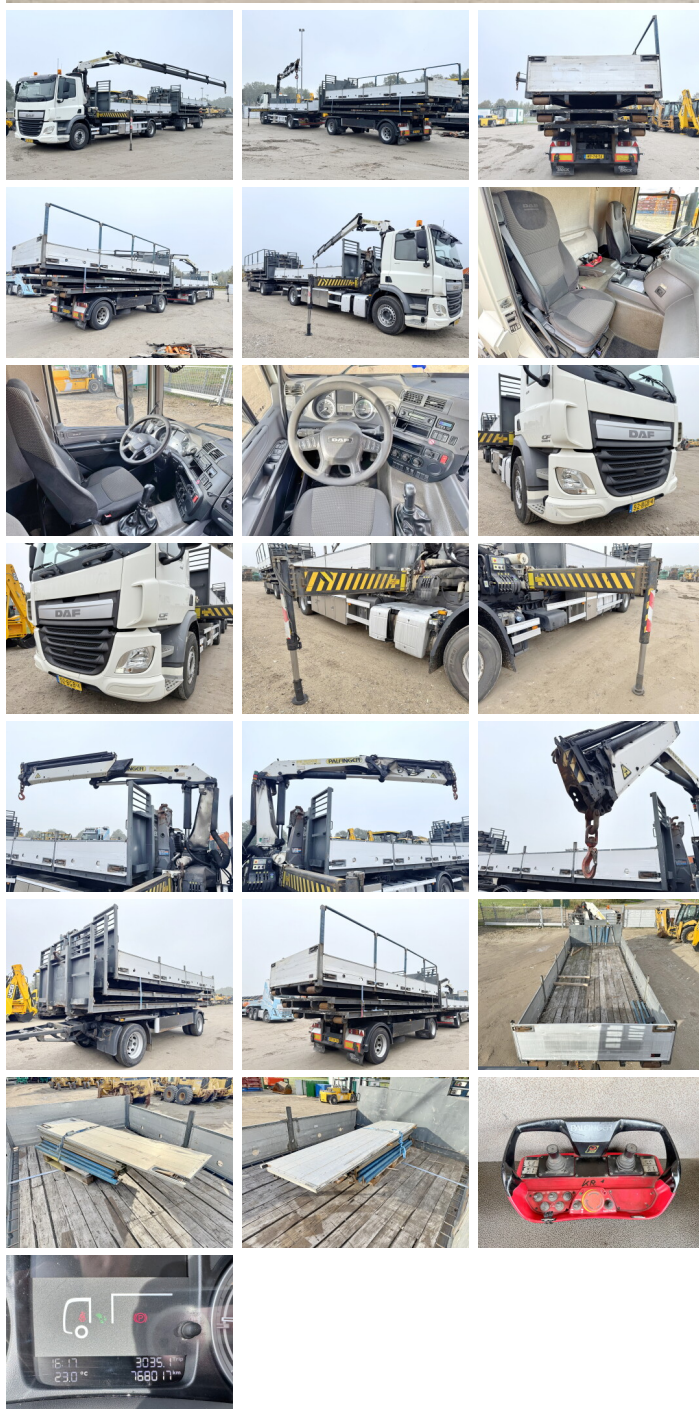

DAF

DAF CF400 + Palfinger Crane + Trailer

€ 56.500excl.

Ano **2015**
Número de referência **BM006485**
Quilometragem **768.017**

Algemeen

Tipo **CF400 + Palfinger PK16502
+ Trailer**
Localização **Veldhoven, Netherlands**
Dutch vehicle
Total seats **2**
1st registration **10-06-2015**
Certificaat **CE**
Chassis nummer **XLRAEM4100G064342**

Descrição

Available at Boss Machinery! This DAF CF400 + Palfinger PK16502 + Trailer Truck from 2015 has an engine power of 291 kW and has 768017 kilometres on the clock. Always worked in The Netherlands. The total weight of this DAF CF400 + Palfinger PK16502 + Trailer is 13500 kg and the dimensions are -. Furthermore, this CF400 + Palfinger PK16502 + Trailer is equipped with Beacon, Tomada de força, AdBlue, Heated Cab, Cruise Control, Airco, Tow Bar, Bluetooth, Air Brakes , Radio, Heated Mirrors, Electrical Mirrors, Função hidráulica extra. The DAF Truck also has CE marking. Do you want more information or do you want to try the DAF CF400 + Palfinger PK16502 + Trailer at our yard? Please let us know.

Maten / Gewichten

Peso **13500**
Extra dimensions: **17m Crane Length**
Capacidade máxima de carga **50000**

Technische informatie

Caixa de velocidade **Manual**

BOSS
MACHINERY