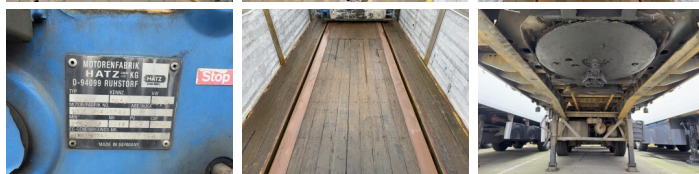

Floor

Floor Flo-17-36S2 + Kennis Type 14.000

€ 15.750excl.

Ano **2006**
Número de referência **BC000259**

Algemeen

Tipo Flo-17-36S2 + Kennis Type 14.000
Localização Veldhoven, Netherlands
Dutch vehicle
Overig 7.75m Arm Length
Chassis nummer XLT0000000W022101

Descrição Available at Boss Machinery! This Floor Flo-17-36S2 + Kennis Type 14.000 Trailer from 2006 has an engine power of 22.2 kW and counts 0 operational hours. Always worked in The Netherlands. The total weight of this Floor Flo-17-36S2 + Kennis Type 14.000 is 8600 kg and the dimensions are -. Furthermore, this Flo-17-36S2 + Kennis Type 14.000 is equipped with Camera, Lubrificação central. Do you want more information or do you want to try the Floor Flo-17-36S2 + Kennis Type 14.000 at our yard? Please let us know.

Maten / Gewichten

Peso 8600
GVW 53000
Capacidade máxima de carga 44400

Motor informatie

Marca do motor Hatz
Modelo de motor 2L41C
Cilindros 2
Capacidade em kW 22.2

Banden / Rupsen

40% 40% 385/65R22.5
40% 40% 385/65R22.5
40% 40% 385/65R22.5 (Steered axle)

40% 40%

385/65R22.5 (Steered axle)

Opties

Camera

Lubrificação central