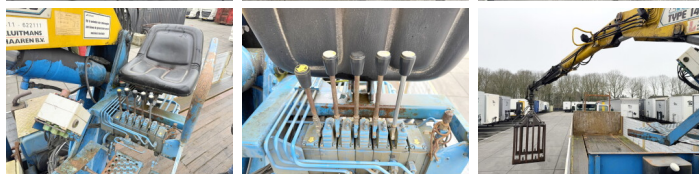

Floor

Floor Flo-17-36S2 + Kennis Type 14.000

€ 15.750excl.

Ano **2006**
Número de referência **BC000259**

Algemeen

Tipo Flo-17-36S2 + Kennis Type 14.000
Localização Veldhoven, Netherlands
Dutch vehicle
Overig 7.75m Arm Length
Chassis nummer XLT0000000W022101

Descrição Available at Boss Machinery! This Floor Flo-17-36S2 + Kennis Type 14.000 Trailer from 2006 has an engine power of 22.2 kW and counts 0 operational hours. Always worked in The Netherlands. The total weight of this Floor Flo-17-36S2 + Kennis Type 14.000 is 8600 kg and the dimensions are -. Furthermore, this Flo-17-36S2 + Kennis Type 14.000 is equipped with Camera, Lubrificação central. Do you want more information or do you want to try the Floor Flo-17-36S2 + Kennis Type 14.000 at our yard? Please let us know.

Maten / Gewichten

Peso 8600
GVW 53000
Capacidade máxima de carga 44400

Motor informatie

Marca do motor Hatz
Modelo de motor 2L41C
Cilindros 2
Capacidade em kW 22.2

Banden / Rupsen

40% 40% 385/65R22.5
40% 40% 385/65R22.5
40% 40% 385/65R22.5 (Steered axle)