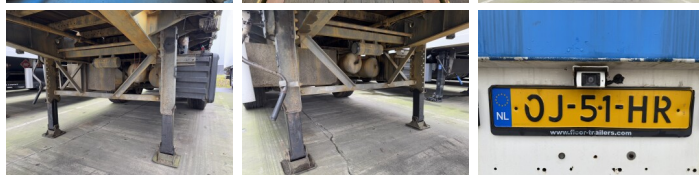

Floor

Floor Flo-17-36S2 + Kennis Type 14.000

€ 15.750excl.

Ano **2006**
Número de referência **BC000259**

Algemeen

Tipo Flo-17-36S2 + Kennis Type 14.000
Localização Veldhoven, Netherlands
Dutch vehicle
Overig 7.75m Arm Length
Chassis nummer XLT0000000W022101

Descrição Available at Boss Machinery! This Floor Flo-17-36S2 + Kennis Type 14.000 Trailer from 2006 has an engine power of 22.2 kW and counts 0 operational hours. Always worked in The Netherlands. The total weight of this Floor Flo-17-36S2 + Kennis Type 14.000 is 8600 kg and the dimensions are -. Furthermore, this Flo-17-36S2 + Kennis Type 14.000 is equipped with Camera, Lubrificação central. Do you want more information or do you want to try the Floor Flo-17-36S2 + Kennis Type 14.000 at our yard? Please let us know.

Maten / Gewichten

Peso 8600
GVW 53000
Capacidade máxima de carga 44400

Motor informatie

Marca do motor Hatz
Modelo de motor 2L41C
Cilindros 2
Capacidade em kW 22.2

Banden / Rupsen

40% 40% 385/65R22.5
40% 40% 385/65R22.5
40% 40% 385/65R22.5 (Steered axle)