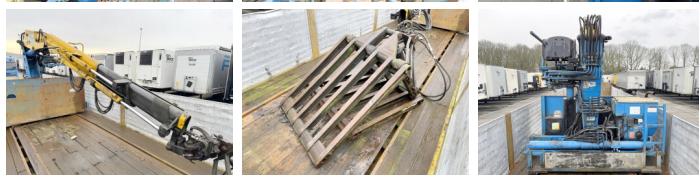

Floor

Floor Flo-17-36S2 + Kennis Type 14.000

€ 15.750excl.

Ano **2006**
Número de referência **BC000259**

Algemeen

Tipo Flo-17-36S2 + Kennis Type 14.000
Localização Veldhoven, Netherlands
Dutch vehicle
Overig 7.75m Arm Length
Chassis nummer XLT0000000W022101

Descrição Available at Boss Machinery! This Floor Flo-17-36S2 + Kennis Type 14.000 Trailer from 2006 has an engine power of 22.2 kW and counts 0 operational hours. Always worked in The Netherlands. The total weight of this Floor Flo-17-36S2 + Kennis Type 14.000 is 8600 kg and the dimensions are -. Furthermore, this Flo-17-36S2 + Kennis Type 14.000 is equipped with Camera, Lubrificação central. Do you want more information or do you want to try the Floor Flo-17-36S2 + Kennis Type 14.000 at our yard? Please let us know.

Maten / Gewichten

Peso 8600
GVW 53000
Capacidade máxima de carga 44400

Motor informatie

Marca do motor Hatz
Modelo de motor 2L41C
Cilindros 2
Capacidade em kW 22.2

Banden / Rupsen

40% 40% 385/65R22.5
40% 40% 385/65R22.5
40% 40% 385/65R22.5 (Steered axle)