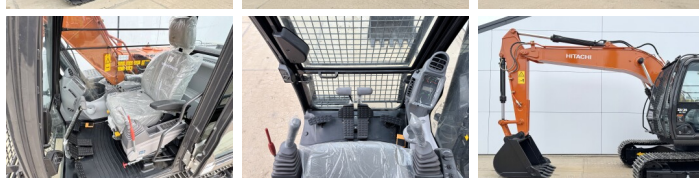

Hitachi

Hitachi ZX140H-GI

BOSS
MACHINERY

€ 67.500excl.

Ano **2025**
Número de referência **BM006481**
Horas **5**

Algemeen

Tipo ZX140H-GI
Localização Veldhoven, Netherlands
Available at Boss Machinery! This Hitachi ZX140H-GI Excavator from 2025 has an engine power of 66 kW and counts 5 operational hours. The total weight of this Hitachi ZX140H-GI is 14680 kg and the dimensions are 6.53 x 2.48 x 2.80. Furthermore, this ZX140H-GI is equipped with Radio, Bluetooth, Air Suspension Seat, Airco, Função hidráulica extra, Função do martelo. Do you want more information or do you want to try the Hitachi ZX140H-GI at our yard? Please let us know.

Descrição

Maten / Gewichten

Peso 14680
Dimensões C*L*A 6.53 x 2.48 x 2.80

Motor informatie

Marca do motor Isuzu
Modelo de motor 4BG1TCG
Cilindros 4
Turbo
Capacidade em kW 66

Banden / Rupsen

Roda dentada% 100
Cadeia % 100
Plate% 100
Largura da placa 50 cm

Opties

Radio
Bluetooth