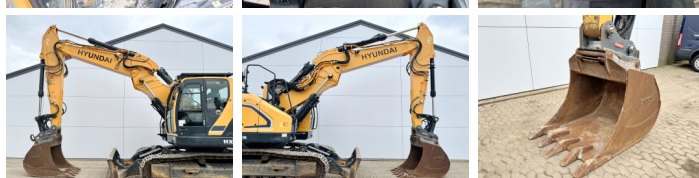

Hyundai

Hyundai HX235LCR

BOSS
MACHINERY

€ 89.500excl.

Ano **2018**
Número de referência **BM006501**
Horas **4.064**

Algemeen

Tipo **HX235LCR**
Localização **Veldhoven, Netherlands**
Certificaat **CE + EPA**
Chassis nummer **HHKHK604PJ10000336**

Descrição

Available at Boss Machinery! This Hyundai HX235LCR Excavator from 2018 has an engine power of 129 kW and counts 4064 operational hours. The total weight of this Hyundai HX235LCR is 26700 kg and the dimensions are 9.80 x 2.99 x 3.26. Furthermore, this HX235LCR is equipped with Engate rápido, Camera, AdBlue, Heated Seat, Bluetooth, Radio, Climate Control, Airco, Função hidráulica extra, Função do martelo, Lubrificação central. The Hyundai Excavator also has a CE + EPA marking. Do you want more information or do you want to try the Hyundai HX235LCR at our yard? Please let us know.

Maten / Gewichten

Peso **26700**
Dimensões C*L*A **9.80 x 2.99 x 3.26**

Technische informatie

German Machine

Motor informatie

Marca do motor **Cummins**
Modelo de motor **QSB6.7**
Turbo
Capacidade em kW **129**

Banden / Rupsen

Plate% **80**