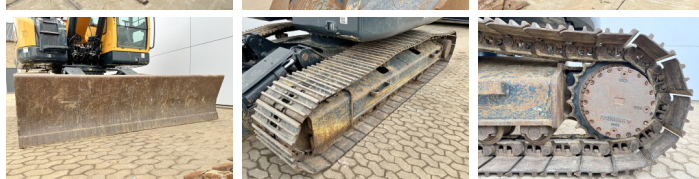

Hyundai

Hyundai HX235LCR

BOSS
MACHINERY

€ 89.500excl.

Ano **2018**
Número de referência **BM006501**
Horas **4.064**

Algemeen

Tipo **HX235LCR**
Localização **Veldhoven, Netherlands**
Certificaat **CE + EPA**
Chassis nummer **HHKHK604PJ10000336**

Descrição

Available at Boss Machinery! This Hyundai HX235LCR Excavator from 2018 has an engine power of 129 kW and counts 4064 operational hours. The total weight of this Hyundai HX235LCR is 26700 kg and the dimensions are 9.80 x 2.99 x 3.26. Furthermore, this HX235LCR is equipped with Engate rápido, Camera, AdBlue, Heated Seat, Bluetooth, Radio, Climate Control, Airco, Função hidráulica extra, Função do martelo, Lubrificação central. The Hyundai Excavator also has a CE + EPA marking. Do you want more information or do you want to try the Hyundai HX235LCR at our yard? Please let us know.

Maten / Gewichten

Peso **26700**
Dimensões C*L*A **9.80 x 2.99 x 3.26**

Technische informatie

German Machine

Motor informatie

Marca do motor **Cummins**
Modelo de motor **QSB6.7**
Turbo
Capacidade em kW **129**

Banden / Rupsen

Plate% **80**