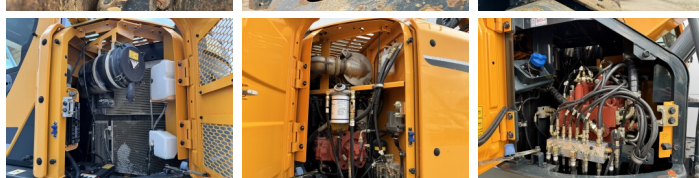

Hyundai

Hyundai HX235LCR

BOSS
MACHINERY

€ 89.500excl.

Ano **2018**
Número de referência **BM006501**
Horas **4.064**

Algemeen

Tipo **HX235LCR**
Localização **Veldhoven, Netherlands**
Certificaat **CE + EPA**
Chassis nummer **HHKHK604PJ10000336**

Descrição

Available at Boss Machinery! This Hyundai HX235LCR Excavator from 2018 has an engine power of 129 kW and counts 4064 operational hours. The total weight of this Hyundai HX235LCR is 26700 kg and the dimensions are 9.80 x 2.99 x 3.26. Furthermore, this HX235LCR is equipped with Engate rápido, Camera, AdBlue, Heated Seat, Bluetooth, Radio, Climate Control, Airco, Função hidráulica extra, Função do martelo, Lubrificação central. The Hyundai Excavator also has a CE + EPA marking. Do you want more information or do you want to try the Hyundai HX235LCR at our yard? Please let us know.

Maten / Gewichten

Peso **26700**
Dimensões C*L*A **9.80 x 2.99 x 3.26**

Technische informatie

German Machine

Motor informatie

Marca do motor **Cummins**
Modelo de motor **QSB6.7**
Turbo
Capacidade em kW **129**

Banden / Rupsen

Plate% **80**