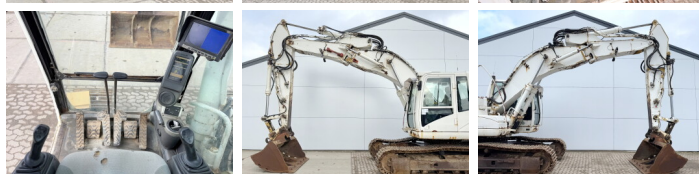

Caterpillar

Caterpillar 320DL

BOSS
MACHINERY

Ano **2008**
Número de referência **BM006439**
Horas **20.100**

Algemeen

Tipo **320DL**
Localização **Veldhoven, Netherlands**
Certificaac **CE**
Chassis nummer **CAT0320DKKGF01540**

Descrição

Available at Boss Machinery! This Caterpillar 320DL Excavator from 2008 has an engine power of 110 kW and counts 20100 operational hours. The total weight of this Caterpillar 320DL is 20400 kg and the dimensions are 9.40 x 2.99 x 3.07. Furthermore, this 320DL is equipped with Heated Seat, Airco, Engate rápido, Climate Control, Radio, Camera, Função hidráulica extra, Função do martelo, Lubrificação central. The Caterpillar Excavator also has a CE marking. Do you want more information or do you want to try the Caterpillar 320DL at our yard? Please let us know.

Largura da placa **60 cm**

Opties

Heated Seat
Airco
Engate rápido

Climate Control

Radio

Camera

Função hidráulica extra

Função do martelo