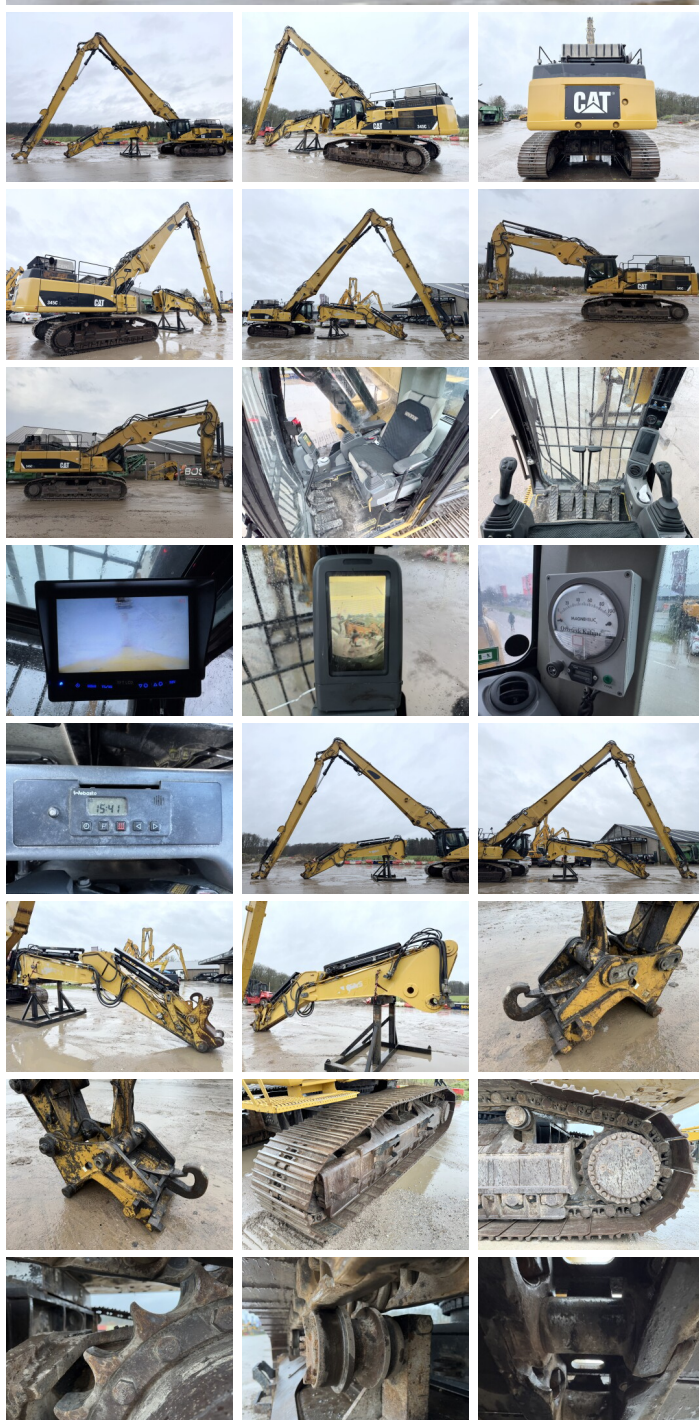

Caterpillar

Caterpillar 345CL UHD - 29 Meter Demolition

Ano **2009**
Número de referência **BM006435**
Horas **14.104**

Algemeen

Tipo 345CL UHD - 29 Meter Demolition
Localização Veldhoven, Netherlands
Certificaat CE
Chassis nummer SCN00191

Available at Boss Machinery! This Caterpillar 345CL UHD - 29 Meter Demolition Excavator from 2009 has an engine power of 257 kW and counts 14104 operational hours. The total weight of this Caterpillar 345CL UHD - 29 Meter Demolition is 57900 kg and the dimensions are 7.80 x 3.79 x 3.50. Furthermore, this 345CL UHD - 29 Meter Demolition is equipped with Backup alarm, Pressurised Cabin, Climate Control, Engate rápido, Airco, Parking Heater, Camera, Radio, Heated Seat, Função hidráulica extra, Função do martelo. The Caterpillar Excavator also has a CE marking. Do you want more information or do you want to try the Caterpillar 345CL UHD - 29 Meter Demolition at our yard? Please let us know.

Maten / Gewichten

Dimensões C*L*A 7.80 x 3.79 x 3.50
Peso 57900

Motor informatie

Marca do motor Caterpillar
Modelo de motor C13
Cilindros 6
Turbo
Capacidade em kW 257

Banden / Rupsen

BOSS
MACHINERY

Largura da placa