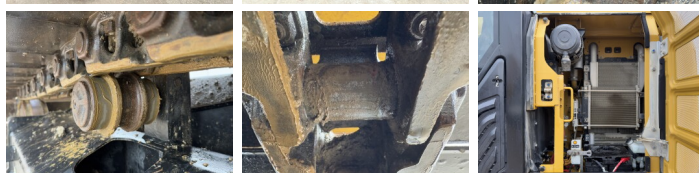

Descrição

Available at Boss Machinery! This Caterpillar 313FL Excavator from 2018 has an engine power of 75 kW and counts 7793 operational hours. The total weight of this Caterpillar 313FL is 14200 kg and the dimensions are 7.55 x 2.68 x 3.12. Furthermore, this 313FL is equipped with Engate rápido, Airco, Radio, AdBlue, Camera, Função hidráulica extra, Função do martelo. The Caterpillar Excavator also has a CE + EPA marking. Do you want more information or do you want to try the Caterpillar 313FL at our yard? Please let us know.

Plate% **50**
Roda dentada% **80**
Cadeia % **70**
Largura da placa **70 cm**

Opties

Engate rápido

Airco

Radio

AdBlue

Camera

Função hidráulica extra