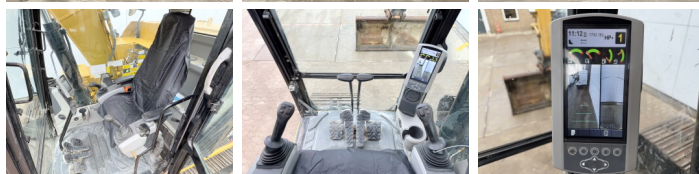

Descrição

Available at Boss Machinery! This Caterpillar 313FL Excavator from 2018 has an engine power of 75 kW and counts 7793 operational hours. The total weight of this Caterpillar 313FL is 14200 kg and the dimensions are 7.55 x 2.68 x 3.12. Furthermore, this 313FL is equipped with Engate rápido, Airco, Radio, AdBlue, Camera, Função hidráulica extra, Função do martelo. The Caterpillar Excavator also has a CE + EPA marking. Do you want more information or do you want to try the Caterpillar 313FL at our yard? Please let us know.

Plate% **50**
Roda dentada% **80**
Cadeia % **70**
Largura da placa **70 cm**

Opties

Engate rápido

Airco

Radio

AdBlue

Camera

Função hidráulica extra