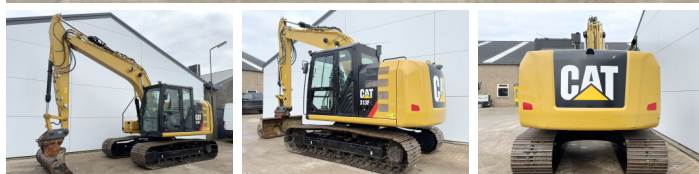

Caterpillar

Caterpillar 313FL

BOSS
MACHINERY

€ 49.500excl.

Ano **2018**
Número de referência **BM006473**
Horas **7.793**

Algemeen

Tipo **313FL**
Localização **Veldhoven, Netherlands**
Certificaat **CE + EPA**
Chassis nummer **CAT0313FKPR010535**

Descrição

Available at Boss Machinery! This Caterpillar 313FL Excavator from 2018 has an engine power of 75 kW and counts 7793 operational hours. The total weight of this Caterpillar 313FL is 14200 kg and the dimensions are 7.55 x 2.68 x 3.12. Furthermore, this 313FL is equipped with Engate rápido, Airco, Radio, AdBlue, Camera, Função hidráulica extra, Função do martelo. The Caterpillar Excavator also has a CE + EPA marking. Do you want more information or do you want to try the Caterpillar 313FL at our yard? Please let us know.

Maten / Gewichten

Dimensões C*L*A **7.55 x 2.68 x 3.12**
Peso **14200**

Motor informatie

Marca do motor **Caterpillar**
Modelo de motor **C4.4**
Cilindros **4**
Turbo
Capacidade em kW **75**

Banden / Rupsen

Plate% **50**
Roda dentada% **80**
Cadeia % **70**
Largura da placa **70 cm**