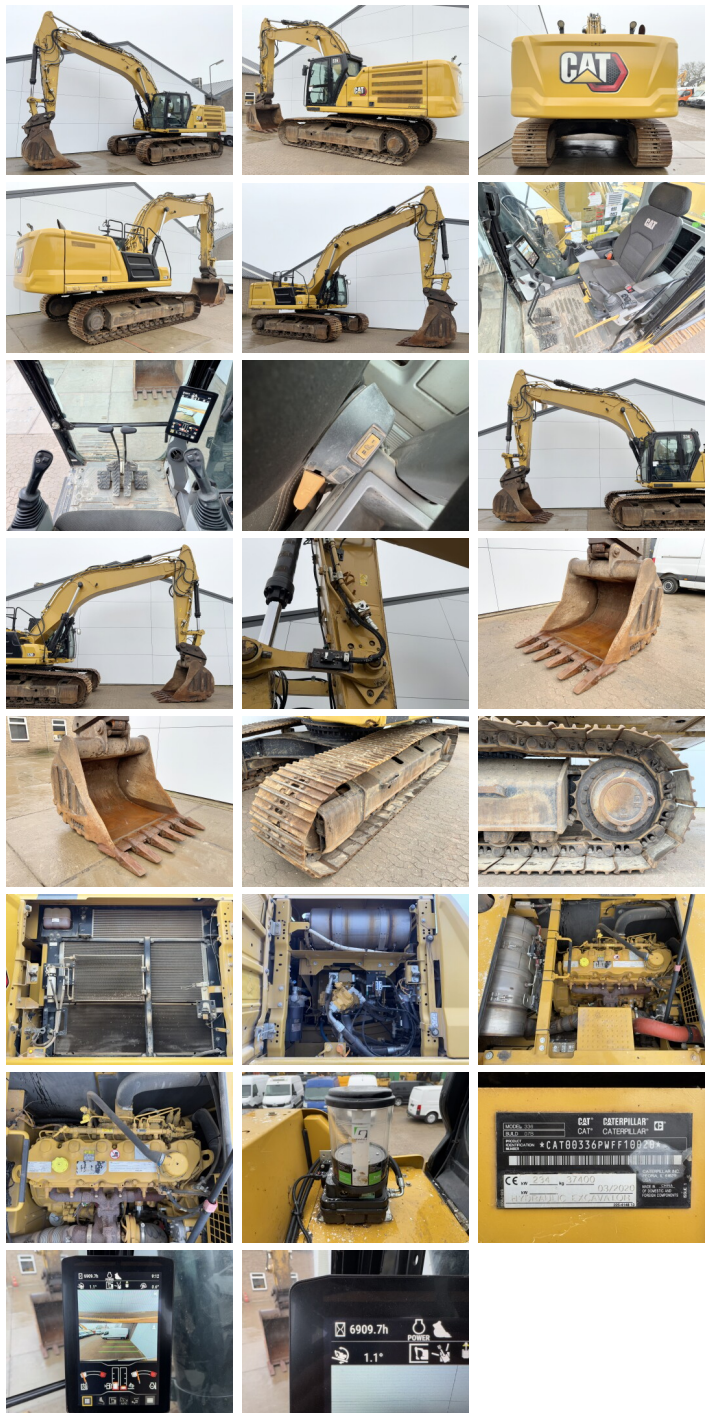

Caterpillar

Caterpillar 336 07B - Next Gen

€ 129.000excl.

Ano **2020**
Número de referência **BM006449**
Horas **6.909**

Algemeen

Tipo 336 07B - Next Gen
Localização Veldhoven, Netherlands
Certificaat CE
Chassis nummer CAT00336PWFF10020

Descrição

Available at Boss Machinery! This Caterpillar 336 07B - Next Gen Excavator from 2020 has an engine power of 234 kW and counts 6909 operational hours. The total weight of this Caterpillar 336 07B - Next Gen is 37400 kg and the dimensions are 11.00 x 3.29 x 3.90. Furthermore, this 336 07B - Next Gen is equipped with Camera, AdBlue, Heated Seat, Engate rápido, Bluetooth, Parking Heater, Airco, Radio, Função hidráulica extra, Função do martelo, Lubrificação central. The Caterpillar Excavator also has a CE marking. Do you want more information or do you want to try the Caterpillar 336 07B - Next Gen at our yard? Please let us know.

Maten / Gewichten

Dimensões C*L*A 11.00 x 3.29 x 3.90
Peso 37400

Motor informatie

Marca do motor Caterpillar
Modelo de motor C9.3B
Cilindros 6
Turbo
Capacidade em kW 234

Banden / Rupsen

BOSS
MACHINERY

Plate%	30
Roda dentada%	20
Cadeia %	40
Largura da placa	70 cm