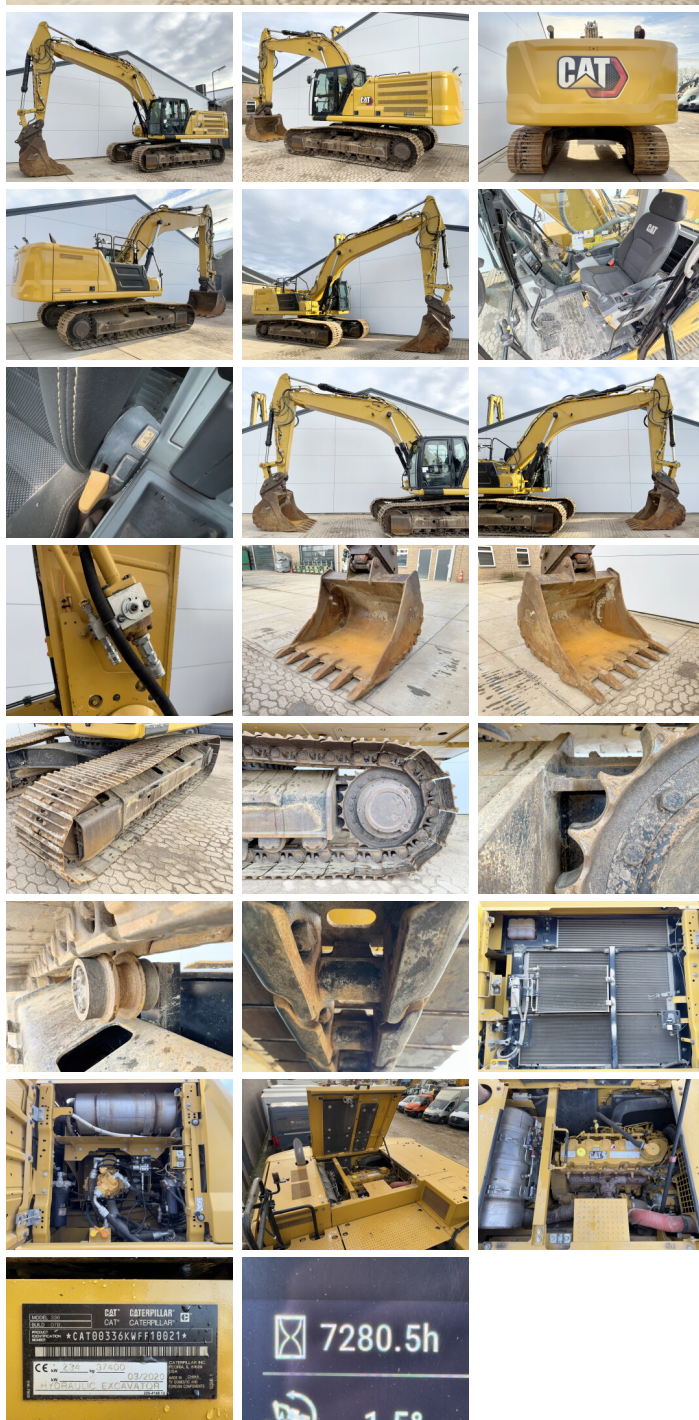

Caterpillar

Caterpillar 336 07B - Next Gen

Ano **2020**
Número de referência **BM006450**
Horas **7.280**

Algemeen

Tipo 336 07B - Next Gen
Localização Veldhoven, Netherlands
Certificaat CE
Chassis nummer CAT00336KWFF10021

Available at Boss Machinery! This Caterpillar 336 07B - Next Gen Excavator from 2020 has an engine power of 234 kW and counts 7280 operational hours. The total weight of this Caterpillar 336 07B - Next Gen is 37400 kg and the dimensions are 11.15 x 3.30 x 3.92. Furthermore, this 336 07B - Next Gen is equipped with Radio, Camera, Heated Seat, AdBlue, Engate rápido, Bluetooth, Parking Heater, Airco, Função hidráulica extra, Função do martelo, Lubrificação central. The Caterpillar Excavator also has a CE marking. Do you want more information or do you want to try the Caterpillar 336 07B - Next Gen at our yard? Please let us know.

Descrição

Maten / Gewichten

Dimensões C*L*A 11.15 x 3.30 x 3.92
Peso 37400

Motor informatie

Marca do motor Caterpillar
Modelo de motor C9.3B
Cilindros 6
Turbo
Capacidade em kW 234

Banden / Rupsen

Plate% 40
Roda dentada% 40
Cadeia % 70

BOSS

MACHINERY

Largura da placa

70 cm

Opties

Radio

Camera

Heated Seat