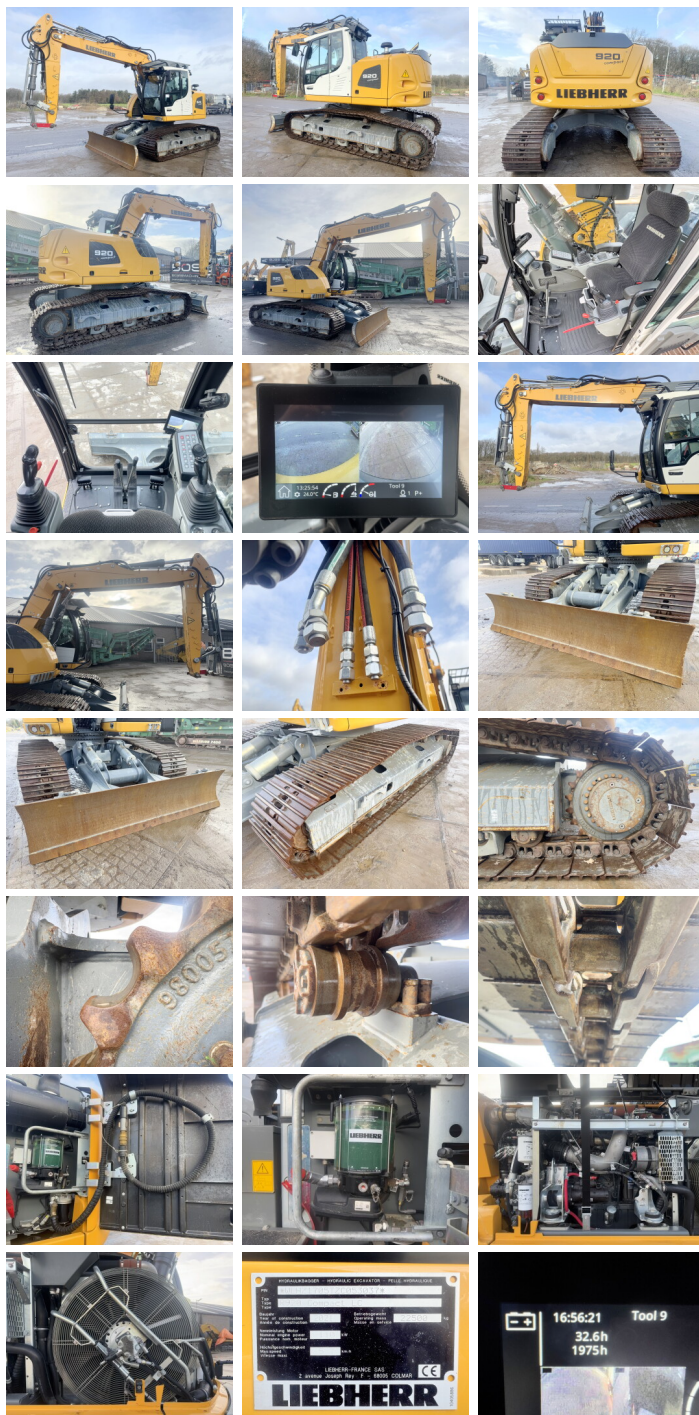

Descrição

Available at Boss Machinery! This Liebherr R920LC Compact Excavator from 2021 has an engine power of 110 kW and counts 1975 operational hours. The total weight of this Liebherr R920LC Compact is 22500 kg and the dimensions are 8.25 x 2.85 x 3.20. Furthermore, this R920LC Compact is equipped with Camera, Bluetooth, Airco, Heated Seat, AdBlue, Função hidráulica extra, Função do martelo, Lubrificação central. The Liebherr Excavator also has a CE marking. Do you want more information or do you want to try the Liebherr R920LC Compact at our yard? Please let us know.

Maten / Gewichten

Peso **22500**
Dimensões C*L*A **8.25 x 2.85 x 3.20**

Technische informatie

German Machine

Motor informatie

Marca do motor **FPT**
Modelo de motor **F4HFE414F**
Cilindros **4**
Turbo
Capacidade em kW **110**

BOSS

MACHINERY

Banden / Rupsen

Plate%	90
Roda dentada%	90
Cadeia %	90
Largura da placa	60 cm

Opties

Camera

Bluetooth

Airco