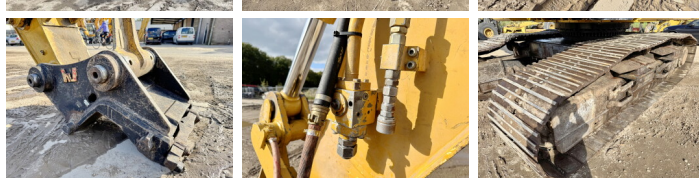

Caterpillar

Caterpillar 345CL UHD - 30 Meter Demolition

€ 138.000excl.

Ano **2007**
Número de referência **BM006168**
Horas **24.441**

Algemeen

Tipo 345CL UHD - 30 Meter Demolition
Localização Veldhoven, Netherlands
Dutch vehicle
Certificaat CE
Chassis nummer CAT0345CESPC00241

Descrição Available at Boss Machinery! This Caterpillar 345CL UHD - 30 Meter Demolition Excavator from 2007 has an engine power of 239 kW and counts 24441 operational hours. Always worked in The Netherlands. The total weight of this Caterpillar 345CL UHD - 30 Meter Demolition is 57900 kg and the dimensions are 13.10 x 3.51 x 3.65. Furthermore, this 345CL UHD - 30 Meter Demolition is equipped with Radio, Pressurised Cabin, Airco, MP Rotation Lines, Camera, Função hidráulica extra, Função do martelo. The Caterpillar Excavator also has a CE marking. Do you want more information or do you want to try the Caterpillar 345CL UHD - 30 Meter Demolition at our yard? Please let us know.

Maten / Gewichten

Dimensões C*L*A 13.10 x 3.51 x 3.65
Peso 57900

Motor informatie

Marca do motor Caterpillar
Modelo de motor C13
Cilindros 6
Turbo
Capacidade em kW 239

BOSS
MACHINERY

Banden / Rupsen

Plate%	60
Cadeia %	80
Roda dentada%	70