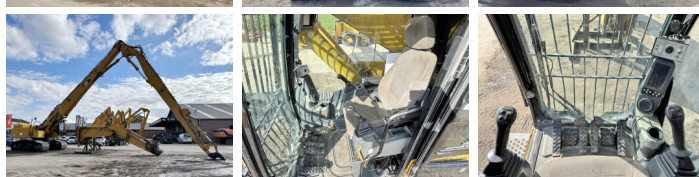

Caterpillar

Caterpillar 345CL UHD - 30 Meter Demolition

€ 138.000excl.

Ano **2007**
Número de referência **BM006168**
Horas **24.441**

Algemeen

Tipo 345CL UHD - 30 Meter Demolition
Localização Veldhoven, Netherlands
Dutch vehicle
Certificaat CE
Chassis nummer CAT0345CESPC00241

Descrição Available at Boss Machinery! This Caterpillar 345CL UHD - 30 Meter Demolition Excavator from 2007 has an engine power of 239 kW and counts 24441 operational hours. Always worked in The Netherlands. The total weight of this Caterpillar 345CL UHD - 30 Meter Demolition is 57900 kg and the dimensions are 13.10 x 3.51 x 3.65. Furthermore, this 345CL UHD - 30 Meter Demolition is equipped with Radio, Pressurised Cabin, Airco, MP Rotation Lines, Camera, Função hidráulica extra, Função do martelo. The Caterpillar Excavator also has a CE marking. Do you want more information or do you want to try the Caterpillar 345CL UHD - 30 Meter Demolition at our yard? Please let us know.

Maten / Gewichten

Dimensões C*L*A 13.10 x 3.51 x 3.65
Peso 57900

Motor informatie

Marca do motor Caterpillar
Modelo de motor C13
Cilindros 6
Turbo
Capacidade em kW 239

BOSS
MACHINERY