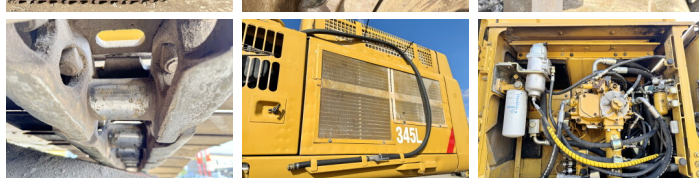

Caterpillar

Caterpillar 345CL UHD - 30 Meter Demolition

€ 138.000excl.

Ano **2007**
Número de referência **BM006168**
Horas **24.441**

Algemeen

Tipo 345CL UHD - 30 Meter Demolition
Localização Veldhoven, Netherlands
Dutch vehicle
Certificaat CE
Chassis nummer CAT0345CESPC00241

Descrição Available at Boss Machinery! This Caterpillar 345CL UHD - 30 Meter Demolition Excavator from 2007 has an engine power of 239 kW and counts 24441 operational hours. Always worked in The Netherlands. The total weight of this Caterpillar 345CL UHD - 30 Meter Demolition is 57900 kg and the dimensions are 13.10 x 3.51 x 3.65. Furthermore, this 345CL UHD - 30 Meter Demolition is equipped with Radio, Pressurised Cabin, Airco, MP Rotation Lines, Camera, Função hidráulica extra, Função do martelo. The Caterpillar Excavator also has a CE marking. Do you want more information or do you want to try the Caterpillar 345CL UHD - 30 Meter Demolition at our yard? Please let us know.

Maten / Gewichten

Dimensões C*L*A 13.10 x 3.51 x 3.65
Peso 57900

Motor informatie

Marca do motor Caterpillar
Modelo de motor C13
Cilindros 6
Turbo
Capacidade em kW 239

BOSS
MACHINERY