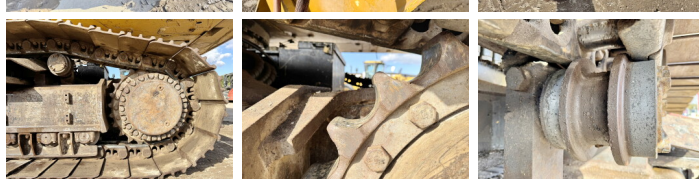

Caterpillar

Caterpillar 345CL UHD - 30 Meter Demolition

€ 138.000excl.

Ano **2007**
Número de referência **BM006168**
Horas **24.441**

Algemeen

Tipo 345CL UHD - 30 Meter Demolition
Localização Veldhoven, Netherlands
Dutch vehicle
Certificaat CE
Chassis nummer CAT0345CESPC00241

Descrição Available at Boss Machinery! This Caterpillar 345CL UHD - 30 Meter Demolition Excavator from 2007 has an engine power of 239 kW and counts 24441 operational hours. Always worked in The Netherlands. The total weight of this Caterpillar 345CL UHD - 30 Meter Demolition is 57900 kg and the dimensions are 13.10 x 3.51 x 3.65. Furthermore, this 345CL UHD - 30 Meter Demolition is equipped with Radio, Pressurised Cabin, Airco, MP Rotation Lines, Camera, Função hidráulica extra, Função do martelo. The Caterpillar Excavator also has a CE marking. Do you want more information or do you want to try the Caterpillar 345CL UHD - 30 Meter Demolition at our yard? Please let us know.

Maten / Gewichten

Dimensões C*L*A 13.10 x 3.51 x 3.65
Peso 57900

Motor informatie

Marca do motor Caterpillar
Modelo de motor C13
Cilindros 6
Turbo
Capacidade em kW 239

BOSS
MACHINERY