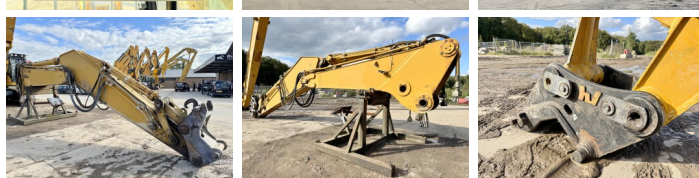

Caterpillar

Caterpillar 345CL UHD - 30 Meter Demolition

€ 138.000excl.

Ano **2007**
Número de referência **BM006168**
Horas **24.441**

Algemeen

Tipo 345CL UHD - 30 Meter Demolition
Localização Veldhoven, Netherlands
Dutch vehicle
Certificaat CE
Chassis nummer CAT0345CESPC00241

Descrição Available at Boss Machinery! This Caterpillar 345CL UHD - 30 Meter Demolition Excavator from 2007 has an engine power of 239 kW and counts 24441 operational hours. Always worked in The Netherlands. The total weight of this Caterpillar 345CL UHD - 30 Meter Demolition is 57900 kg and the dimensions are 13.10 x 3.51 x 3.65. Furthermore, this 345CL UHD - 30 Meter Demolition is equipped with Radio, Pressurised Cabin, Airco, MP Rotation Lines, Camera, Função hidráulica extra, Função do martelo. The Caterpillar Excavator also has a CE marking. Do you want more information or do you want to try the Caterpillar 345CL UHD - 30 Meter Demolition at our yard? Please let us know.

Maten / Gewichten

Dimensões C*L*A 13.10 x 3.51 x 3.65
Peso 57900

Motor informatie

Marca do motor Caterpillar
Modelo de motor C13
Cilindros 6
Turbo
Capacidade em kW 239

BOSS
MACHINERY