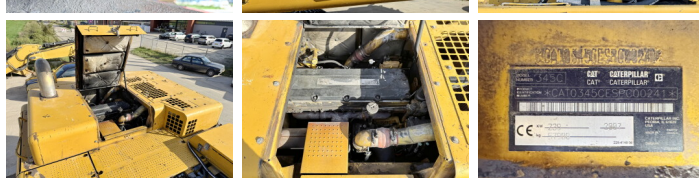

Caterpillar

Caterpillar 345CL UHD - 30 Meter Demolition

€ 138.000excl.

Ano **2007**
Número de referência **BM006168**
Horas **24.441**

Algemeen

Tipo 345CL UHD - 30 Meter Demolition
Localização Veldhoven, Netherlands
Dutch vehicle
Certificaat CE
Chassis nummer CAT0345CESPC00241

Descrição Available at Boss Machinery! This Caterpillar 345CL UHD - 30 Meter Demolition Excavator from 2007 has an engine power of 239 kW and counts 24441 operational hours. Always worked in The Netherlands. The total weight of this Caterpillar 345CL UHD - 30 Meter Demolition is 57900 kg and the dimensions are 13.10 x 3.51 x 3.65. Furthermore, this 345CL UHD - 30 Meter Demolition is equipped with Radio, Pressurised Cabin, Airco, MP Rotation Lines, Camera, Função hidráulica extra, Função do martelo. The Caterpillar Excavator also has a CE marking. Do you want more information or do you want to try the Caterpillar 345CL UHD - 30 Meter Demolition at our yard? Please let us know.

Maten / Gewichten

Dimensões C*L*A 13.10 x 3.51 x 3.65
Peso 57900

Motor informatie

Marca do motor Caterpillar
Modelo de motor C13
Cilindros 6
Turbo
Capacidade em kW 239

BOSS
MACHINERY

Banden / Rupsen

Plate%	60
Cadeia %	80
Roda dentada%	70