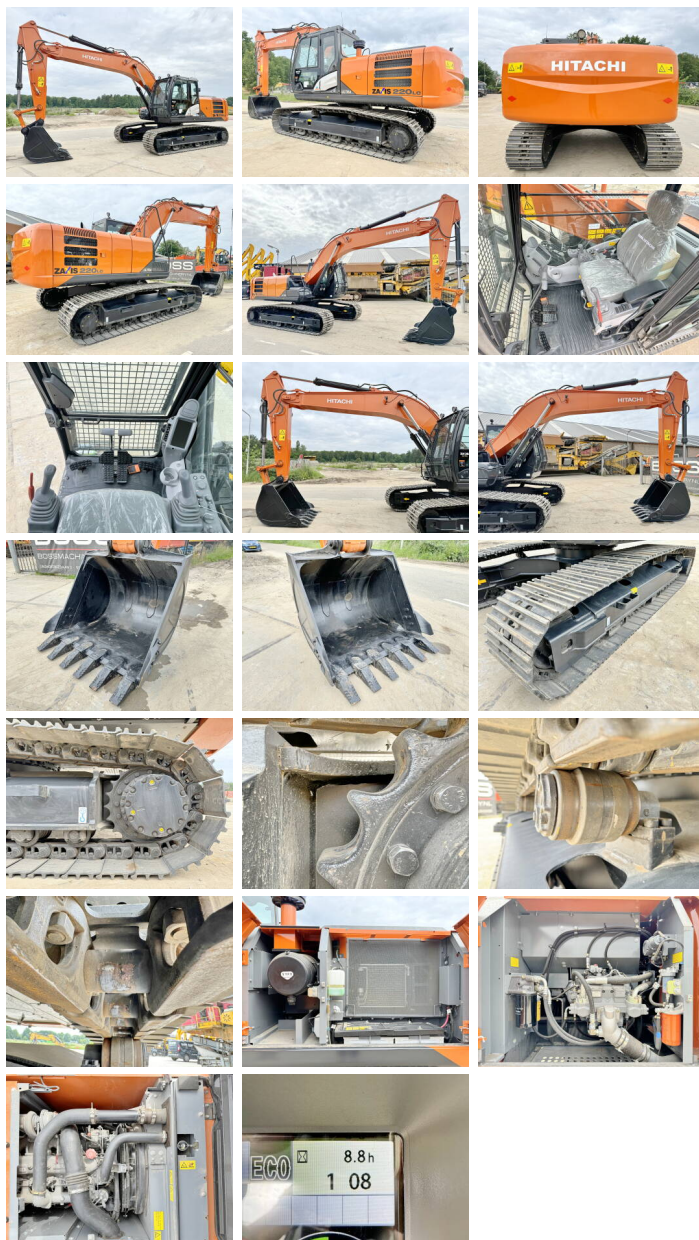

Hitachi

Hitachi ZX220LC-5G / Ultra 2024 Edition

€ 94.500excl.

Ano **2024**
Número de referência **BM006316**
Horas **8**

Algemeen

Tipo ZX220LC-5G / Ultra 2024 Edition
Localização Veldhoven, Netherlands
Available at Boss Machinery! This Hitachi ZX220LC-5G / Ultra 2024 Edition Excavator from 2024 has an engine power of 129 kW and counts 8 operational hours. The total weight of this Hitachi ZX220LC-5G / Ultra 2024 Edition is 21700 kg and the dimensions are 9.75 x 3.00 x 3.25. Furthermore, this ZX220LC-5G / Ultra 2024 Edition is equipped with Airco, Non CE, HP Hammer Lines, Radio, Função hidráulica extra, Função do martelo. Do you want more information or do you want to try the Hitachi ZX220LC-5G / Ultra 2024 Edition at our yard? Please let us know.

Maten / Gewichten

Peso 21700
Dimensões C*L*A 9.75 x 3.00 x 3.25

Motor informatie

Marca do motor Isuzu
Modelo de motor CC-6BG1TRA-12
Turbo
Capacidade em kW 129

Banden / Rupsen

Plate% 100
Roda dentada% 100
Cadeia % 100
Largura da placa 60

BOSS
MACHINERY