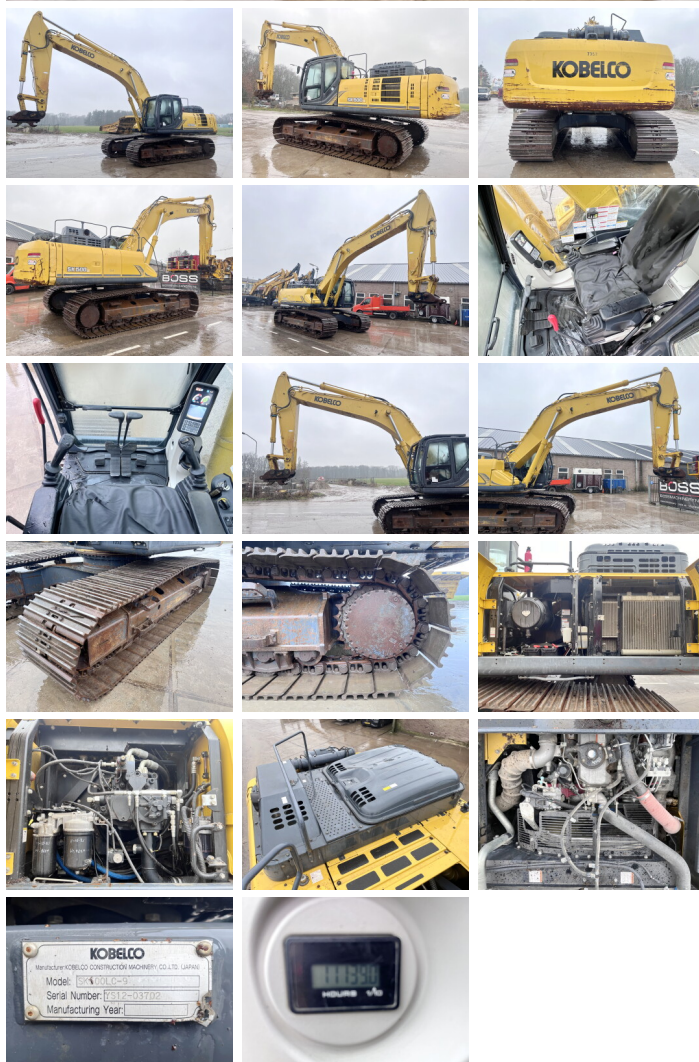

Kobelco

Kobelco SK500LC-9

BOSS
MACHINERY

€ 59.000excl.

Ano **2015**
Número de referência **BM004775**
Horas **11.129**

Algemeen

Tipo **SK500LC-9**
Localização **Veldhoven, Netherlands**
Certificaat **EPA**
Chassis nummer **YS1203702**

Descrição

Available at Boss Machinery! This Kobelco SK500LC-9 Excavator from 2015 has an engine power of 257 kW and counts 11129 operational hours. The total weight of this Kobelco SK500LC-9 is 50500 kg and the dimensions are 12.40 x 3.66 x 3.90. Furthermore, this SK500LC-9 is equipped with Camera, Airco, Engate rápido, Radio, Função hidráulica extra, Função do martelo. The Kobelco Excavator also has a EPA marking. Do you want more information or do you want to try the Kobelco SK500LC-9 at our yard? Please let us know.

Maten / Gewichten

Dimensões C*L*A **12.40 x 3.66 x 3.90**
Peso **50500**

Motor informatie

Marca do motor **HINO**
Modelo de motor **P11C-VC**
Turbo
Capacidade em kW **257**

Banden / Rupsen

Plate% **90**
Roda dentada% **80**
Cadeia % **80**
Largura da placa **70**