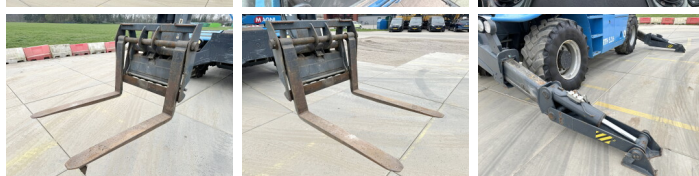

Magni

Magni RTH5.26

BOSS
MACHINERY

€ 69.500excl.

Ano **2013**
Número de referência **BM005722**
Horas **4.213**

Algemeen

Tipo **RTH5.26**
Localização **Veldhoven, Netherlands**
Dutch vehicle
Certificaat **CE**

Descrição
Available at Boss Machinery! This Magni RTH5.26 Telescopic handlers from 2013 has an engine power of 115 kW and counts 4213 operational hours. Always worked in The Netherlands. The total weight of this Magni RTH5.26 is 18000 kg and the dimensions are 9.35 x 2.85 x 3.16. Furthermore, this RTH5.26 is equipped with Engate rápido, Beacon, Radio, Backup alarm. The Magni Telescopic handlers also has a CE marking. Do you want more information or do you want to try the Magni RTH5.26 at our yard? Please let us know.

Maten / Gewichten

Dimensões C*L*A **9.35 x 2.85 x 3.16**
Peso **18000**

Technische informatie

Lifting Height **25.66 m**
Caixa de velocidade **Automatic**
Configurações de drive **4 x 4**

Motor informatie

Marca do motor **Mercedes**
Modelo de motor **OM924LA**
Cilindros **4**
Capacidade em kW **115**

Banden / Rupsen

40% 90% **18-22.5**