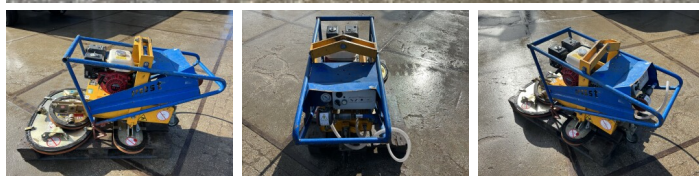

Probst

Probst SH2500 uni b

BOSS
MACHINERY

Ano **2005**
Número de referência **SH2500**

Algemeen

Tipo SH2500 uni b
Localização Veldhoven, Netherlands
Certificaat CE

Descrição Available at Boss Machinery! This Probst SH2500 uni b Others from 2005 has an engine power of - kW and counts 0 operational hours. The total weight of this Probst SH2500 uni b is 105 kg and the dimensions are -. Furthermore, this SH2500 uni b is equipped with . The Probst Others also has a CE marking. Do you want more information or do you want to try the Probst SH2500 uni b at our yard? Please let us know.

Maten / Gewichten

Peso 105

Probst
SH 2500 uni b
Artikelnummer: 5240011
Máquina número: 22904729/001/1
Traglast: 2500,00 kg
Eigenes Gewicht: 105,00 kg
Made in Germany
7822

Probst
Typ: _____
C/S: Art. nr.: _____
Gewicht: _____
Jahr: _____
Öffnungsweite: _____
Traglast: _____
Probst Gerätebau - Verkaufssysteme GmbH - Geräte-Service - Center & B-71729 Edmuntshausen - Tel. 07146/2209-0 - Fax 07146/2209-20