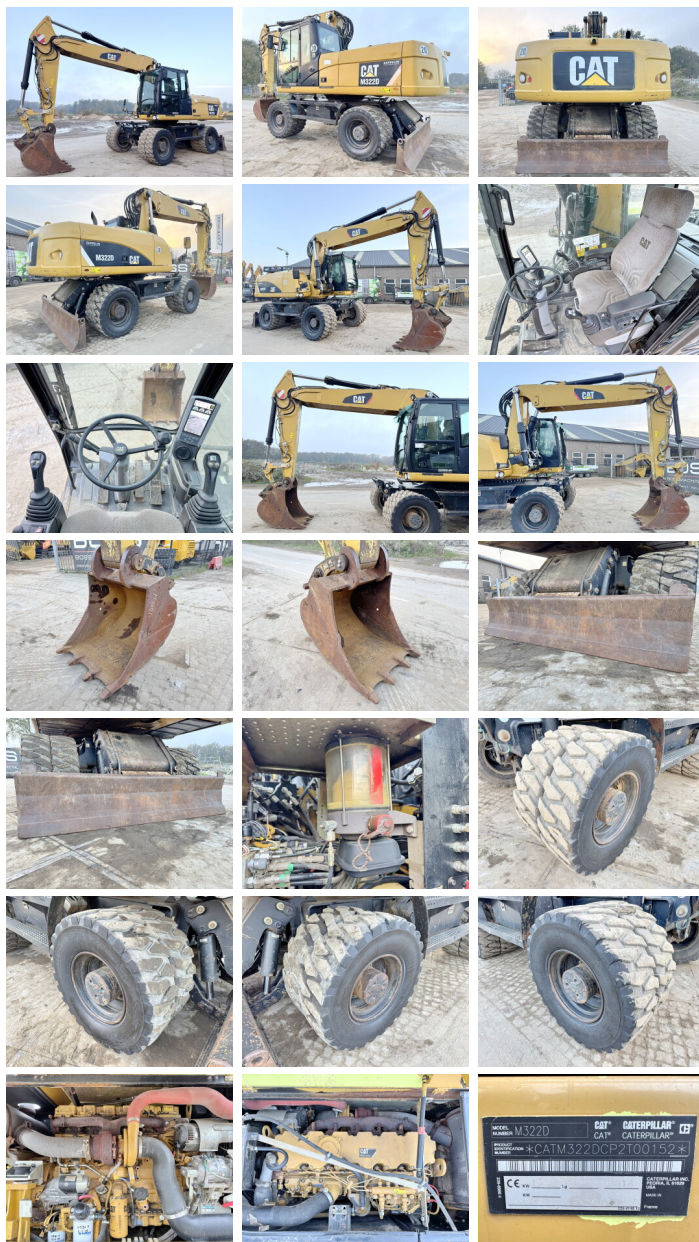

Caterpillar

Caterpillar M322D

BOSS
MACHINERY

€ 49.500excl.

Ano **2014**
Número de referência **BM006322**
Horas **11.392**

Algemeen

Tipo **M322D**
Localização **Veldhoven, Netherlands**
Certificaat **CE**
Chassis nummer **CATM322DCP2T00152**

Descrição

Available at Boss Machinery! This Caterpillar M322D Wheeled Excavator from 2014 has an engine power of 130 kW and counts 11392 operational hours. The total weight of this Caterpillar M322D is 20500 kg and the dimensions are 9.20 x 2.74 x 3.17. Furthermore, this M322D is equipped with Engate rápido, Radio, Airco, Camera, Heated Seat, Função hidráulica extra, Função do martelo, Lubrificação central. The Caterpillar Wheeled Excavator also has a CE marking. Do you want more information or do you want to try the Caterpillar M322D at our yard? Please let us know.

Maten / Gewichten

Dimensões C*L*A **9.20 x 2.74 x 3.17**
Peso **20500**

Technische informatie

German Machine
Configurações de drive **4x4**

Motor informatie

Marca do motor **Caterpillar**
Modelo de motor **C6.6**
Cilindros **6**
Turbo
Capacidade em kW **130**

Banden / Rupsen

40% 40% 40% 40% 315/80R22.5

40% 40% 40% 40% 315/80R22.5

Opties

Engate rápido

Radio

Airco

Camera