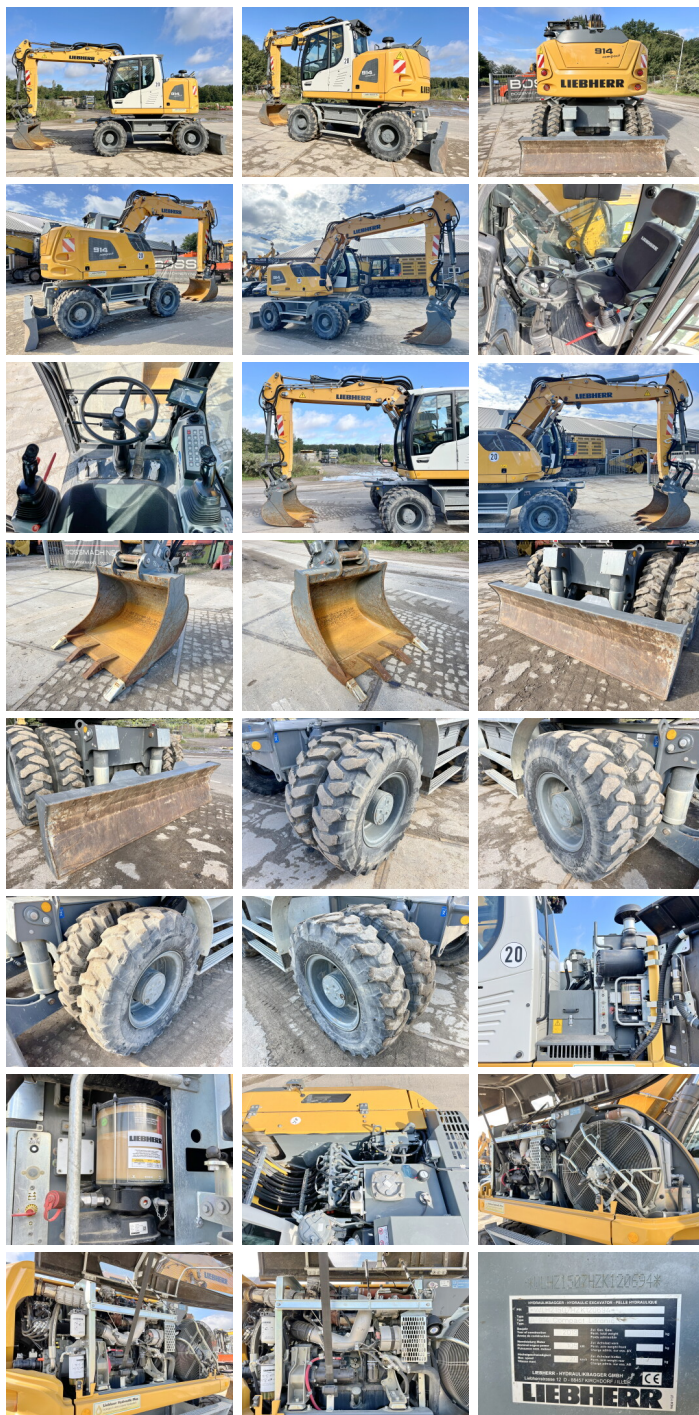

Liebherr

Liebherr A914 Compact Litronic - Likufix

€ 110.000excl.

Ano **2020**
Número de referência **BM006040**
Horas **3.012**

Algemeen

Tipo A914 Compact Litronic - Likufix
Localização Veldhoven, Netherlands
First owner
Certificaat CE
Chassis nummer WLHZ1507HZK120694

Descrição Available at Boss Machinery! This Liebherr A914 Compact Litronic - Likufix Wheeled Excavator from 2020 has an engine power of 105 kW and counts 3012 operational hours. Bought from the first owner. The total weight of this Liebherr A914 Compact Litronic - Likufix is 16500 kg and the dimensions are 7.85 x 2.54 x 3.16. Furthermore, this A914 Compact Litronic - Likufix is equipped with Airco, MP Rotation Lines, Heated Seat, Bluetooth, Backup alarm, Engate rápido, Camera, Radio, AdBlue, Função hidráulica extra, Função do martelo, Lubrificação central. The Liebherr Wheeled Excavator also has a CE marking. Do you want more information or do you want to try the Liebherr A914 Compact Litronic - Likufix at our yard? Please let us know.

Maten / Gewichten

Peso 16500
Dimensões C*L*A 7.85 x 2.54 x 3.16

Technische informatie

Configurações de drive 4x4

BOSS
MACHINERY

Motor informatie

Marca do motor	FPT
Modelo de motor	F4HF45PE00A
Cilindros	4
Turbo	
Capacidade em kW	105