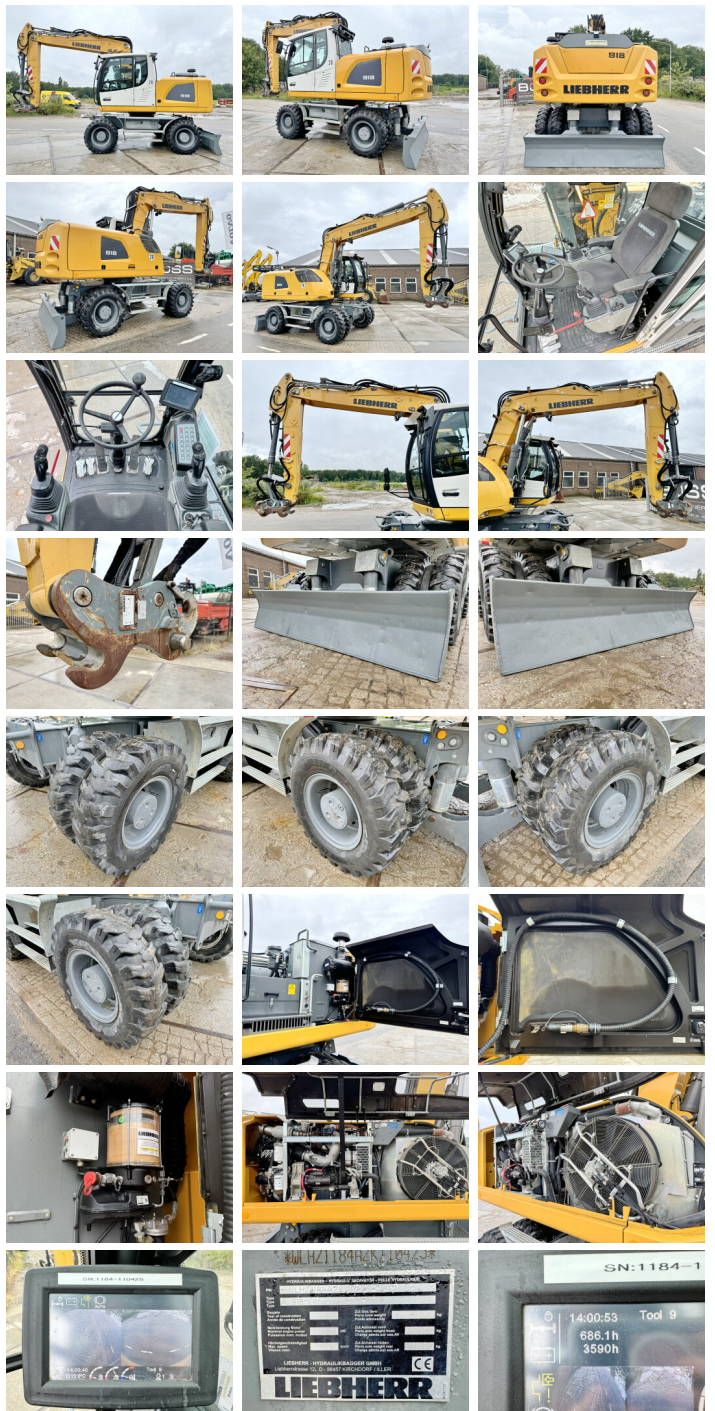

Liebherr

Liebherr A918 EW Litronic 3588hr

€ 115.000excl.

Ano **2019**
Número de referência **BM006041**
Horas **3.588**

Algemeen

Tipo A918 EW Litronic - Likufix
Localização Veldhoven, Netherlands
First owner

Overig blade width 275cm -
refueling system incl pump -
tilt hydraulic function -
rotation function - SW
adapter 48 Likufix - stick
length 265cm

Certificaat CE + EPA

Chassis nummer 110425

Descrição Available at Boss
Machinery! This Liebherr
A918 EW Litronic - Likufix
Wheeled Excavator from
2019 has an engine power of
120 kW and counts 3588
operational hours. Bought
from the first owner. The
total weight of this Liebherr
A918 EW Litronic - Likufix
is 18000 kg and the
dimensions are 8.65 x 2.75 x
3.35. Furthermore, this A918
EW Litronic - Likufix is
equipped with Backup alarm,
Engate rápido, AdBlue,
Camera, Airco, Radio,
Função hidráulica extra,
Função do martelo,
Lubrificação central. The
Liebherr Wheeled Excavator
also has a CE + EPA
marking. Do you want more
information or do you want
to try the Liebherr A918 EW
Litronic - Likufix at our
yard? Please let us know.

Maten / Gewichten

Dimensões C*L*A 8.65 x 2.75 x 3.35
Peso 18000

Technische informatie

German Machine

BOSS
MACHINERY

Configurações de drive 4x4

Motor informatie

Marca do motor	FPT (FIAT POWER TRAIN)
Modelo de motor	F4HFE413G
Cilindros	4
Turbo	
Capacidade em kW	120