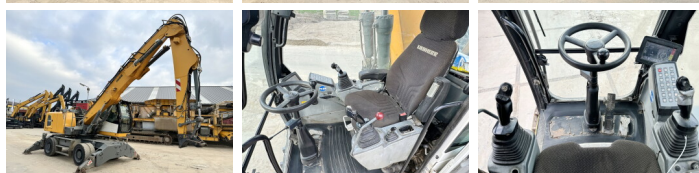

Liebherr

Liebherr LH22 M Litronic

€ 54.500excl.

Ano **2015**
Número de referência **BM005647**
Horas **15.444**

Algemeen

Tipo **LH22 M Litronic**
Localização **Veldhoven, Netherlands**
Dutch vehicle
Certificaat **CE + EPA**
Chassis nummer **WLHZ1197VZK078454**

Descrição

Available at Boss Machinery! This Liebherr LH22 M Litronic Material handler from 2015 has an engine power of 100 kW and counts 15444 operational hours. Always worked in The Netherlands. The total weight of this Liebherr LH22 M Litronic is 22900 kg and the dimensions are -. Furthermore, this LH22 M Litronic is equipped with Radio, Airco, Beacon, Camera, Engate rápido, Função hidráulica extra, Função do martelo, Lubrificação central. The Liebherr Material handler also has a CE + EPA marking. Do you want more information or do you want to try the Liebherr LH22 M Litronic at our yard? Please let us know.

Maten / Gewichten

Peso **22900**

Technische informatie

Configurações de drive **4x4**

Motor informatie

Marca do motor **Liebherr**
Modelo de motor **D834A**
Capacidade em kW **100**

Banden / Rupsen

BOSS
MACHINERY