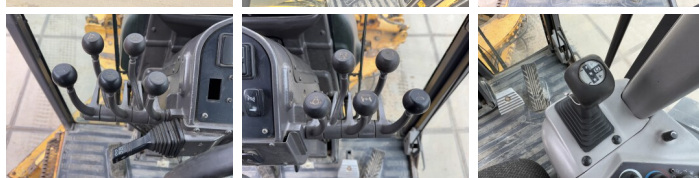

Volvo

Volvo G970

€ 52.500excl.

Ano **2008**
Número de referência **BM006030**
Horas **9.975**

Algemeen

Tipo **G970**
Localização **Veldhoven, Netherlands**
Certificaac **EPA**
Available at Boss Machinery! This Volvo G970 Grader from 2008 has an engine power of 191 kW and counts 9975 operational hours. The total weight of this Volvo G970 is 19420 kg and the dimensions are 9.70 x 2.80 x 3.45. Furthermore, this G970 is equipped with Heated Mirrors, Airco, Radio, Backup alarm. The Volvo Grader also has a EPA marking. Do you want more information or do you want to try the Volvo G970 at our yard? Please let us know.

Descrição

Maten / Gewichten

Dimensões C*L*A **9.70 x 2.80 x 3.45**
Peso **19420**

Technische informatie

Configurações de drive **6x4**

Motor informatie

Marca do motor **Volvo**
Modelo de motor **D9B**
Cilindros **6**
Turbo
Capacidade em kW **191**

Banden / Rupsen

90% 90% **17.5R25**
90% 90% **17.5R25**
90% 90% **17.5R25**

BOSS

MACHINERY