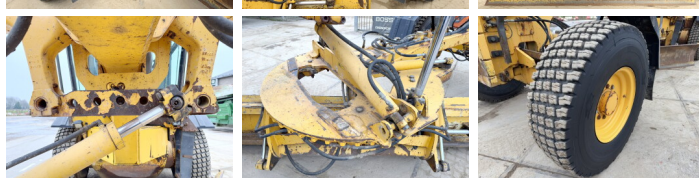

Volvo

Volvo G970

€ 52.500excl.

Ano **2008**
Número de referência **BM006030**
Horas **9.975**

Algemeen

Tipo **G970**
Localização **Veldhoven, Netherlands**
Certificaac **EPA**
Available at Boss Machinery! This Volvo G970 Grader from 2008 has an engine power of 191 kW and counts 9975 operational hours. The total weight of this Volvo G970 is 19420 kg and the dimensions are 9.70 x 2.80 x 3.45. Furthermore, this G970 is equipped with Heated Mirrors, Airco, Radio, Backup alarm. The Volvo Grader also has a EPA marking. Do you want more information or do you want to try the Volvo G970 at our yard? Please let us know.

Descrição

Maten / Gewichten

Dimensões C*L*A **9.70 x 2.80 x 3.45**
Peso **19420**

Technische informatie

Configurações de drive **6x4**

Motor informatie

Marca do motor **Volvo**
Modelo de motor **D9B**
Cilindros **6**
Turbo
Capacidade em kW **191**

Banden / Rupsen

90% 90% **17.5R25**
90% 90% **17.5R25**
90% 90% **17.5R25**

BOSS

MACHINERY