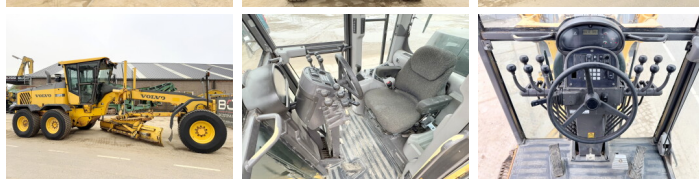

Volvo

Volvo G970

€ 52.500excl.

Ano **2008**
Número de referência **BM006030**
Horas **9.975**

Algemeen

Tipo **G970**
Localização **Veldhoven, Netherlands**
Certificaac **EPA**
Available at Boss Machinery! This Volvo G970 Grader from 2008 has an engine power of 191 kW and counts 9975 operational hours. The total weight of this Volvo G970 is 19420 kg and the dimensions are 9.70 x 2.80 x 3.45. Furthermore, this G970 is equipped with Heated Mirrors, Airco, Radio, Backup alarm. The Volvo Grader also has a EPA marking. Do you want more information or do you want to try the Volvo G970 at our yard? Please let us know.

Descrição

Maten / Gewichten

Dimensões C*L*A **9.70 x 2.80 x 3.45**
Peso **19420**

Technische informatie

Configurações de drive **6x4**

Motor informatie

Marca do motor **Volvo**
Modelo de motor **D9B**
Cilindros **6**
Turbo
Capacidade em kW **191**

Banden / Rupsen

90% 90% **17.5R25**
90% 90% **17.5R25**
90% 90% **17.5R25**

BOSS

MACHINERY