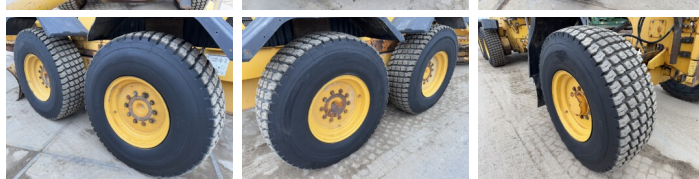

Volvo

Volvo G970

€ 52.500excl.

Ano **2008**
Número de referência **BM006030**
Horas **9.975**

Algemeen

Tipo **G970**
Localização **Veldhoven, Netherlands**
Certificaac **EPA**
Available at Boss Machinery! This Volvo G970 Grader from 2008 has an engine power of 191 kW and counts 9975 operational hours. The total weight of this Volvo G970 is 19420 kg and the dimensions are 9.70 x 2.80 x 3.45. Furthermore, this G970 is equipped with Heated Mirrors, Airco, Radio, Backup alarm. The Volvo Grader also has a EPA marking. Do you want more information or do you want to try the Volvo G970 at our yard? Please let us know.

Descrição

Maten / Gewichten

Dimensões C*L*A **9.70 x 2.80 x 3.45**
Peso **19420**

Technische informatie

Configurações de drive **6x4**

Motor informatie

Marca do motor **Volvo**
Modelo de motor **D9B**
Cilindros **6**
Turbo
Capacidade em kW **191**

Banden / Rupsen

90% 90% **17.5R25**
90% 90% **17.5R25**
90% 90% **17.5R25**

BOSS

MACHINERY