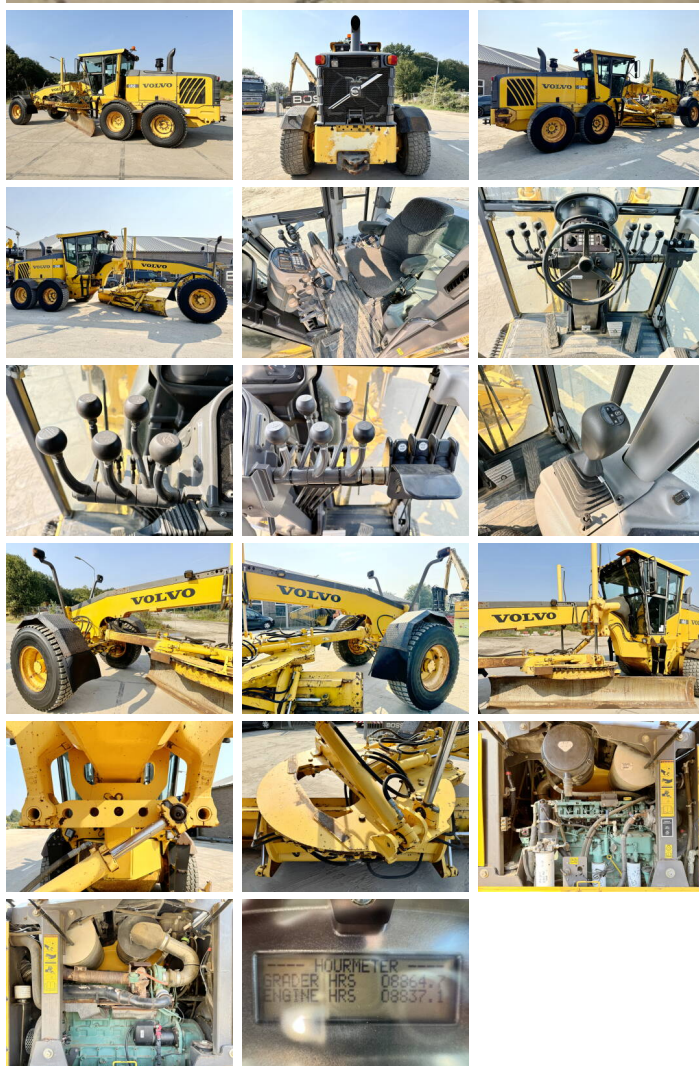

Banden / Rupsen

60% 60% **17.5R25**
60% 60% **17.5R25**
60% 60% **17.5R25**