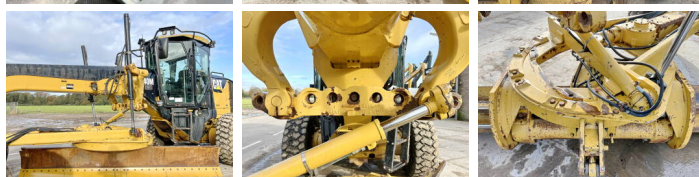

Caterpillar

Caterpillar 140M 6x6 + RIPPER

€ 84.500excl.

Ano **2010**
Número de referência **BM005220**
Horas **15.403**

Algemeen

Tipo **140M 6x6 + RIPPER**
Localização **Veldhoven, Netherlands**
Certificaat **EPA**

Descrição

Available at Boss Machinery! This Caterpillar 140M 6x6 + RIPPER Grader from 2010 has an engine power of 159 kW and counts 15403 operational hours. The total weight of this Caterpillar 140M 6x6 + RIPPER is 17155 kg and the dimensions are 9.75 x 2.80 x 3.50. Furthermore, this 140M 6x6 + RIPPER is equipped with Heated Mirrors, Airco, Radio, Função hidráulica extra. The Caterpillar Grader also has a EPA marking. Do you want more information or do you want to try the Caterpillar 140M 6x6 + RIPPER at our yard? Please let us know.

Banden / Rupsen

BOSS
MACHINERY

30%	50%	17.5 R25
60%	30%	17.5 R25
60%	80%	17.5 R25

Opties

Heated Mirrors

Airco

Radio

Função hidráulica extra