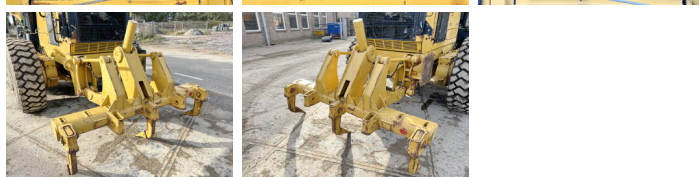

Descrição

Available at Boss Machinery! This Caterpillar 140M 6x6 + RIPPER Grader from 2010 has an engine power of 159 kW and counts 15403 operational hours. The total weight of this Caterpillar 140M 6x6 + RIPPER is 17155 kg and the dimensions are 9.75 x 2.80 x 3.50. Furthermore, this 140M 6x6 + RIPPER is equipped with Heated Mirrors, Airco, Radio, Função hidráulica extra. The Caterpillar Grader also has a EPA marking. Do you want more information or do you want to try the Caterpillar 140M 6x6 + RIPPER at our yard? Please let us know.

Banden / Rupsen

BOSS
MACHINERY

30%	50%	17.5 R25
60%	30%	17.5 R25
60%	80%	17.5 R25

Opties

Heated Mirrors

Airco

Radio

Função hidráulica extra