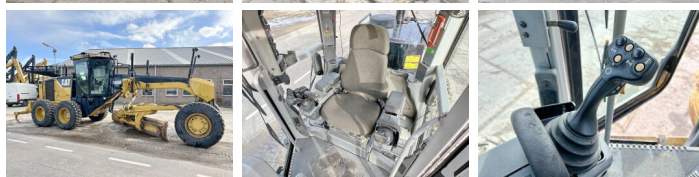

Caterpillar

Caterpillar 140M 6x6 + RIPPER

€ 84.500excl.

Ano **2010**
Número de referência **BM005220**
Horas **15.403**

Algemeen

Tipo **140M 6x6 + RIPPER**
Localização **Veldhoven, Netherlands**
Certificaat **EPA**

Descrição

Available at Boss Machinery! This Caterpillar 140M 6x6 + RIPPER Grader from 2010 has an engine power of 159 kW and counts 15403 operational hours. The total weight of this Caterpillar 140M 6x6 + RIPPER is 17155 kg and the dimensions are 9.75 x 2.80 x 3.50. Furthermore, this 140M 6x6 + RIPPER is equipped with Heated Mirrors, Airco, Radio, Função hidráulica extra. The Caterpillar Grader also has a EPA marking. Do you want more information or do you want to try the Caterpillar 140M 6x6 + RIPPER at our yard? Please let us know.

Maten / Gewichten

Dimensões C*L*A **9.75 x 2.80 x 3.50**
Peso **17155**

Technische informatie

Configurações de drive **6 x 6**

Motor informatie

Marca do motor **Caterpillar**
Modelo de motor **C9**
Cilindros **6**
Turbo
Capacidade em kW **159**

Banden / Rupsen

BOSS
MACHINERY

30%	50%	17.5 R25
60%	30%	17.5 R25
60%	80%	17.5 R25

Opties

Heated Mirrors

Airco

Radio

Função hidráulica extra