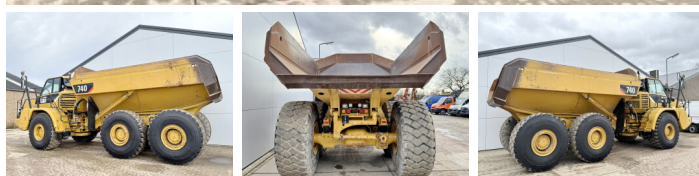

Caterpillar

Caterpillar 740

BOSS
MACHINERY

€ 84.500excl.

Ano **2010**
Número de referência **BM006461**
Horas **20.715**

Algemeen

Tipo **740**
Localização **Veldhoven, Netherlands**
Certificaac **CE + EPA**
Chassis nummer **CAT00740JB1P06113**

Descrição

Available at Boss Machinery! This Caterpillar 740 Dump Truck from 2010 has an engine power of 338 kW and counts 20715 operational hours. The total weight of this Caterpillar 740 is 34400 kg and the dimensions are 11.00 x 3.40 x 4.03. Furthermore, this 740 is equipped with Body heating, Airco, Radio, Lubrificação central. The Caterpillar Dump Truck also has a CE + EPA marking. Do you want more information or do you want to try the Caterpillar 740 at our yard? Please let us know.

Maten / Gewichten

Dimensões C*L*A **11.00 x 3.40 x 4.03**
Peso **34400**

Technische informatie

Configurações de drive **6x6**

Motor informatie

Marca do motor **Caterpillar**
Modelo de motor **C15**
Cilindros **6**
Turbo
Capacidade em kW **338**

Banden / Rupsen

50% 50% **29.5R25**
40% 40% **29.5R25**
40% 40% **29.5R25**

Opties

Body heating

Airco

Radio

Lubrificação central