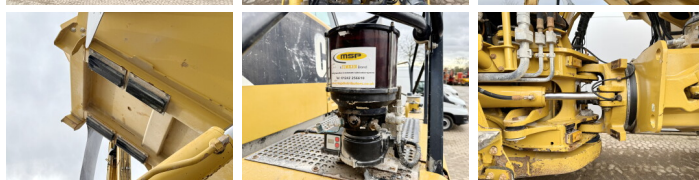

Descrição

Available at Boss Machinery! This Caterpillar 740 Dump Truck from 2010 has an engine power of 338 kW and counts 20715 operational hours. The total weight of this Caterpillar 740 is 34400 kg and the dimensions are 11.00 x 3.40 x 4.03. Furthermore, this 740 is equipped with Body heating, Airco, Radio, Lubrificação central. The Caterpillar Dump Truck also has a CE + EPA marking. Do you want more information or do you want to try the Caterpillar 740 at our yard? Please let us know.

Banden / Rupsen

50% 50% **29.5R25**
40% 40% **29.5R25**
40% 40% **29.5R25**

Opties

Body heating

Airco

Radio

Lubrificação central