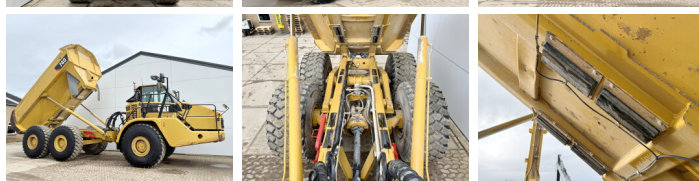

Descrição

Available at Boss Machinery! This Caterpillar 740 Dump Truck from 2010 has an engine power of 338 kW and counts 20715 operational hours. The total weight of this Caterpillar 740 is 34400 kg and the dimensions are 11.00 x 3.40 x 4.03. Furthermore, this 740 is equipped with Body heating, Airco, Radio, Lubrificação central. The Caterpillar Dump Truck also has a CE + EPA marking. Do you want more information or do you want to try the Caterpillar 740 at our yard? Please let us know.

Banden / Rupsen

50% 50% **29.5R25**
40% 40% **29.5R25**
40% 40% **29.5R25**

Opties

Body heating

Airco

Radio

Lubrificação central