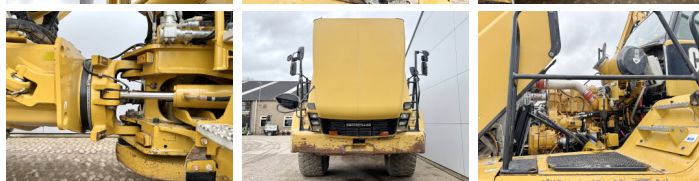

Descrição

Available at Boss Machinery! This Caterpillar 740 Dump Truck from 2010 has an engine power of 338 kW and counts 20715 operational hours. The total weight of this Caterpillar 740 is 34400 kg and the dimensions are 11.00 x 3.40 x 4.03. Furthermore, this 740 is equipped with Body heating, Airco, Radio, Lubrificação central. The Caterpillar Dump Truck also has a CE + EPA marking. Do you want more information or do you want to try the Caterpillar 740 at our yard? Please let us know.

Banden / Rupsen

50% 50% **29.5R25**
40% 40% **29.5R25**
40% 40% **29.5R25**

Opties

Body heating

Airco

Radio

Lubrificação central