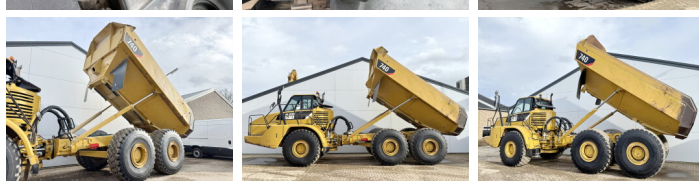

Caterpillar

Caterpillar 740

BOSS
MACHINERY

€ 84.500excl.

Ano **2010**
Número de referência **BM006461**
Horas **20.715**

Algemeen

Tipo **740**
Localização **Veldhoven, Netherlands**
Certificaac **CE + EPA**
Chassis nummer **CAT00740JB1P06113**

Descrição

Available at Boss Machinery! This Caterpillar 740 Dump Truck from 2010 has an engine power of 338 kW and counts 20715 operational hours. The total weight of this Caterpillar 740 is 34400 kg and the dimensions are 11.00 x 3.40 x 4.03. Furthermore, this 740 is equipped with Body heating, Airco, Radio, Lubrificação central. The Caterpillar Dump Truck also has a CE + EPA marking. Do you want more information or do you want to try the Caterpillar 740 at our yard? Please let us know.

Maten / Gewichten

Dimensões C*L*A **11.00 x 3.40 x 4.03**
Peso **34400**

Technische informatie

Configurações de drive **6x6**

Motor informatie

Marca do motor **Caterpillar**
Modelo de motor **C15**
Cilindros **6**
Turbo
Capacidade em kW **338**

Banden / Rupsen

50% 50% **29.5R25**
40% 40% **29.5R25**
40% 40% **29.5R25**

Opties

Body heating

Airco

Radio

Lubrificação central