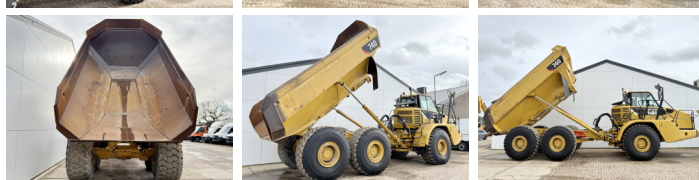

Caterpillar

Caterpillar 740

BOSS
MACHINERY

€ 84.500excl.

Ano **2010**
Número de referência **BM006461**
Horas **20.715**

Algemeen

Tipo **740**
Localização **Veldhoven, Netherlands**
Certificaac **CE + EPA**
Chassis nummer **CAT00740JB1P06113**

Descrição

Available at Boss Machinery! This Caterpillar 740 Dump Truck from 2010 has an engine power of 338 kW and counts 20715 operational hours. The total weight of this Caterpillar 740 is 34400 kg and the dimensions are 11.00 x 3.40 x 4.03. Furthermore, this 740 is equipped with Body heating, Airco, Radio, Lubrificação central. The Caterpillar Dump Truck also has a CE + EPA marking. Do you want more information or do you want to try the Caterpillar 740 at our yard? Please let us know.

Maten / Gewichten

Dimensões C*L*A **11.00 x 3.40 x 4.03**
Peso **34400**

Technische informatie

Configurações de drive **6x6**

Motor informatie

Marca do motor **Caterpillar**
Modelo de motor **C15**
Cilindros **6**
Turbo
Capacidade em kW **338**

Banden / Rupsen

50% 50% **29.5R25**
40% 40% **29.5R25**
40% 40% **29.5R25**