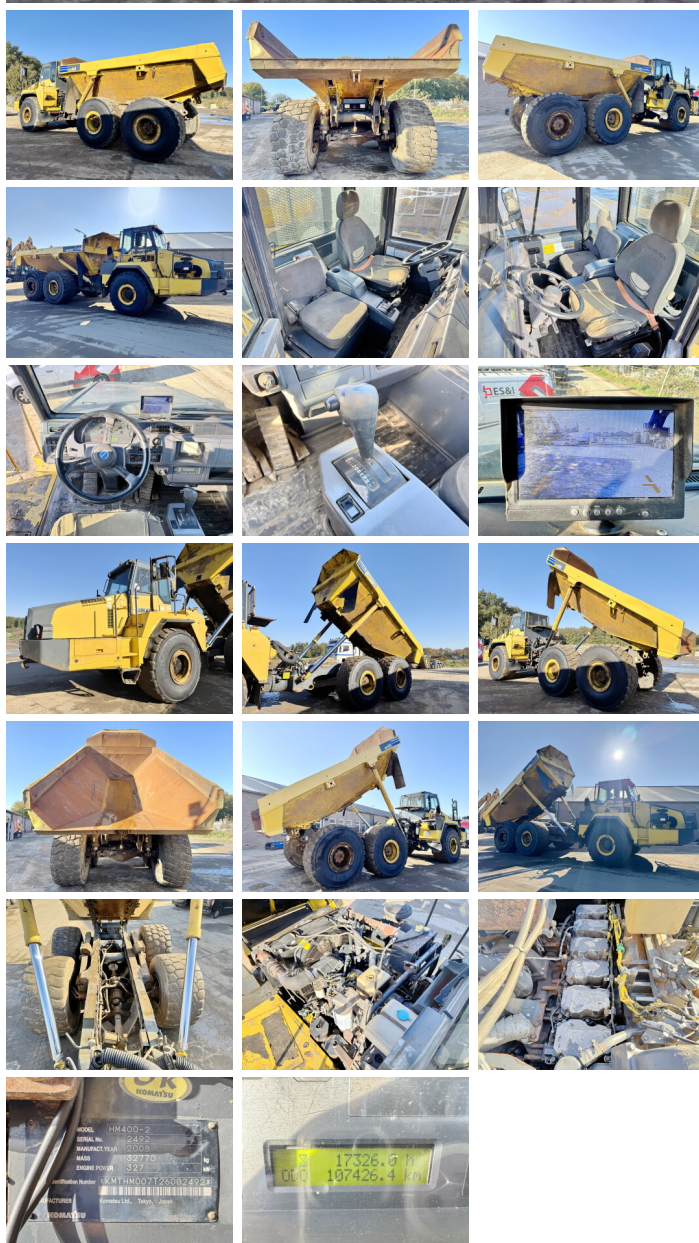

Komatsu

Komatsu HM400-2

BOSS
MACHINERY

€ 39.500excl.

Ano **2008**
Número de referência **BM006289**
Horas **17.326**

Algemeen

Tipo **HM400-2**
Localização **Veldhoven, Netherlands**
Dutch vehicle
Overig **Extra Tire + Rim Included**
Certificaat **CE + EPA**
Chassis nummer **KMTHM007T26002492**

Descrição

Available at Boss Machinery! This Komatsu HM400-2 Dump Truck from 2008 has an engine power of 327 kW and counts 17326 operational hours. Always worked in The Netherlands. The total weight of this Komatsu HM400-2 is 32770 kg and the dimensions are 11.40 x 3.50 x 3.74 . Furthermore, this HM400-2 is equipped with Beacon, Heated Windscreen, Airco, Radio, Camera. The Komatsu Dump Truck also has a CE + EPA marking. Do you want more information or do you want to try the Komatsu HM400-2 at our yard? Please let us know.

Maten / Gewichten

Dimensões C*L*A **11.40 x 3.50 x 3.74**
Peso **32770**

Technische informatie

Configurações de drive **6x6**

Motor informatie

Marca do motor **Komatsu**
Modelo de motor **SAA6D140E-5**
Cilindros **6**
Turbo
Capacidade em kW **327**

Banden / Rupsen

30%	30%	29.5R25
30%	30%	29.5R25
30%	30%	29.5R25

Opties

Beacon
Heated Windscreen
Airco
Radio
Camera