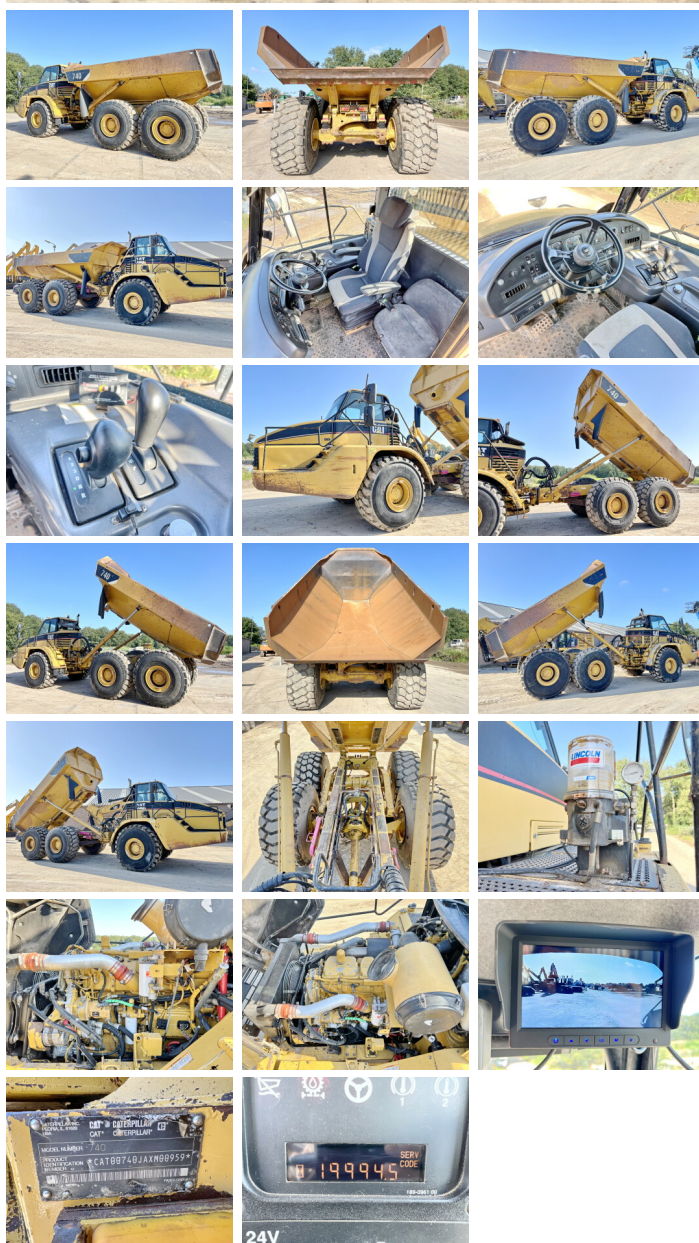

Caterpillar

Caterpillar 740

BOSS
MACHINERY

Ano **2003**
Número de referência **BM006027**
Horas **19.994**

Algemeen

Tipo 740
Localização Veldhoven, Netherlands
Certificaat CE
Available at Boss Machinery! This Caterpillar 740 Dump Truck from 2003 has an engine power of 308 kW and counts 19994 operational hours. The total weight of this Caterpillar 740 is 34127 kg and the dimensions are 11.10 x 3.55 x 3.78. Furthermore, this 740 is equipped with Camera, Airco, Body heating, Radio, Lubrificação central. The Caterpillar Dump Truck also has a CE marking. Do you want more information or do you want to try the Caterpillar 740 at our yard? Please let us know.

Maten / Gewichten

Capacidade máxima de carga 40000 kg
Dimensões C*L*A 11.10 x 3.55 x 3.78
Peso 34127 kg

Technische informatie

Configurações de drive 6x6

Motor informatie

Marca do motor Caterpillar
Modelo de motor 3406
Cilindros 6
Turbo
Capacidade em kW 308

Banden / Rupsen

70% 70% 29.5R25
70% 70% 29.5R25
70% 70% 29.5R25

Opties

Camera

Airco

Body heating

Radio

Lubrificação central