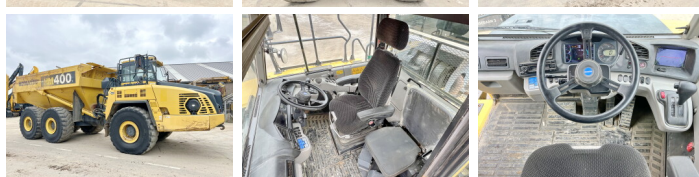

Komatsu

Komatsu HM400-5

Ano **2018**
Número de referência **BM005774**
Horas **4.615**

Algemeen

Tipo **HM400-5**
Localização **Veldhoven, Netherlands**
Certificaac **CE**
Chassis nummer **KMTHM016THD010618**

Descrição

Available at Boss Machinery! This Komatsu HM400-5 Dump Truck from 2018 has an engine power of 353 kW and counts 4615 operational hours. The total weight of this Komatsu HM400-5 is 35130 kg and the dimensions are 11.20 x 3.60 x 3.85. Furthermore, this HM400-5 is equipped with Heated Seat, Radio, Beacon, Camera, Heated Cab, Airco, Heated Mirrors, Lubrificação central. The Komatsu Dump Truck also has a CE marking. Do you want more information or do you want to try the Komatsu HM400-5 at our yard? Please let us know.

Maten / Gewichten

Dimensões C*L*A **11.20 x 3.60 x 3.85**
Peso **35130**
Capacidade máxima de carga **40000 kg**

Technische informatie

Configurações de drive **6x6**

Motor informatie

Marca do motor **Komatsu**
Modelo de motor **SAA6D140E-7**
Cilindros **6**
Turbo
Capacidade em kW **353**

Banden / Rupsen

30% 40% **29.5R25**
30% 40% **29.5R25**
30% 20% **29.5R25**

BOSS
MACHINERY