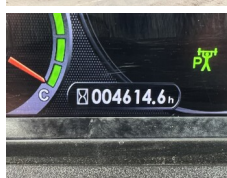

Komatsu

Komatsu HM400-5

Ano **2018**
Número de referência **BM005774**
Horas **4.615**

Algemeen

Tipo **HM400-5**
Localização **Veldhoven, Netherlands**
Certificaac **CE**
Chassis nummer **KMTHM016THD010618**

Descrição

Available at Boss Machinery! This Komatsu HM400-5 Dump Truck from 2018 has an engine power of 353 kW and counts 4615 operational hours. The total weight of this Komatsu HM400-5 is 35130 kg and the dimensions are 11.20 x 3.60 x 3.85. Furthermore, this HM400-5 is equipped with Heated Seat, Radio, Beacon, Camera, Heated Cab, Airco, Heated Mirrors, Lubrificação central. The Komatsu Dump Truck also has a CE marking. Do you want more information or do you want to try the Komatsu HM400-5 at our yard? Please let us know.

Maten / Gewichten

Dimensões C*L*A **11.20 x 3.60 x 3.85**
Peso **35130**
Capacidade máxima de carga **40000 kg**

Technische informatie

Configurações de drive **6x6**

Motor informatie

Marca do motor **Komatsu**
Modelo de motor **SAA6D140E-7**
Cilindros **6**
Turbo
Capacidade em kW **353**

Banden / Rupsen

30% 40% **29.5R25**
30% 40% **29.5R25**
30% 20% **29.5R25**

BOSS
MACHINERY