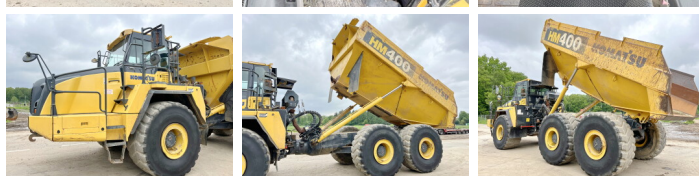

Komatsu

Komatsu HM400-5

Ano **2018**
Número de referência **BM005774**
Horas **4.615**

Algemeen

Tipo **HM400-5**
Localização **Veldhoven, Netherlands**
Certificaac **CE**
Chassis nummer **KMTHM016THD010618**

Descrição

Available at Boss Machinery! This Komatsu HM400-5 Dump Truck from 2018 has an engine power of 353 kW and counts 4615 operational hours. The total weight of this Komatsu HM400-5 is 35130 kg and the dimensions are 11.20 x 3.60 x 3.85. Furthermore, this HM400-5 is equipped with Heated Seat, Radio, Beacon, Camera, Heated Cab, Airco, Heated Mirrors, Lubrificação central. The Komatsu Dump Truck also has a CE marking. Do you want more information or do you want to try the Komatsu HM400-5 at our yard? Please let us know.

Maten / Gewichten

Dimensões C*L*A **11.20 x 3.60 x 3.85**
Peso **35130**
Capacidade máxima de carga **40000 kg**

Technische informatie

Configurações de drive **6x6**

Motor informatie

Marca do motor **Komatsu**
Modelo de motor **SAA6D140E-7**
Cilindros **6**
Turbo
Capacidade em kW **353**

Banden / Rupsen

30% 40% **29.5R25**
30% 40% **29.5R25**
30% 20% **29.5R25**

BOSS
MACHINERY