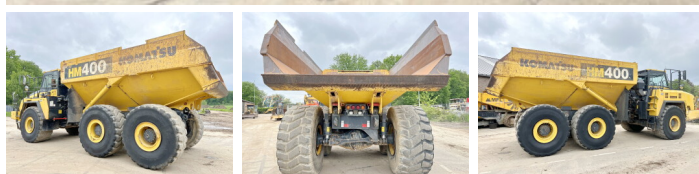

Komatsu

Komatsu HM400-5

Ano **2018**
Número de referência **BM005774**
Horas **4.615**

Algemeen

Tipo **HM400-5**
Localização **Veldhoven, Netherlands**
Certificaac **CE**
Chassis nummer **KMTHM016THD010618**

Descrição

Available at Boss Machinery! This Komatsu HM400-5 Dump Truck from 2018 has an engine power of 353 kW and counts 4615 operational hours. The total weight of this Komatsu HM400-5 is 35130 kg and the dimensions are 11.20 x 3.60 x 3.85. Furthermore, this HM400-5 is equipped with Heated Seat, Radio, Beacon, Camera, Heated Cab, Airco, Heated Mirrors, Lubrificação central. The Komatsu Dump Truck also has a CE marking. Do you want more information or do you want to try the Komatsu HM400-5 at our yard? Please let us know.

Maten / Gewichten

Dimensões C*L*A **11.20 x 3.60 x 3.85**
Peso **35130**
Capacidade máxima de carga **40000 kg**

Technische informatie

Configurações de drive **6x6**

Motor informatie

Marca do motor **Komatsu**
Modelo de motor **SAA6D140E-7**
Cilindros **6**
Turbo
Capacidade em kW **353**

Banden / Rupsen

30% 40% **29.5R25**
30% 40% **29.5R25**
30% 20% **29.5R25**

BOSS
MACHINERY