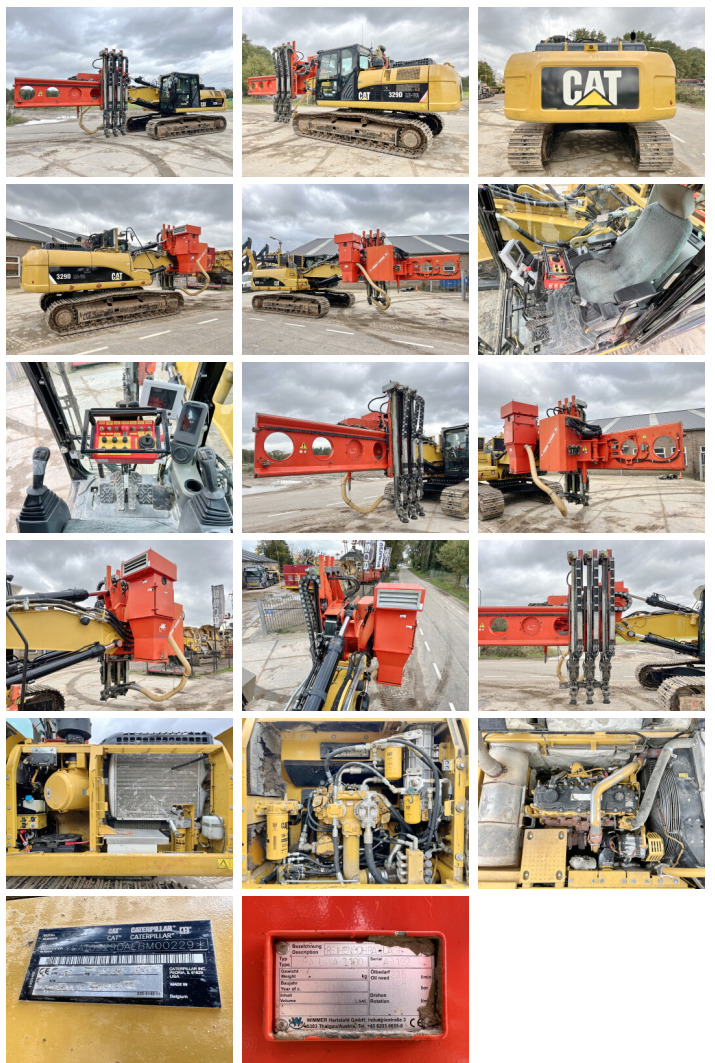

Caterpillar

Caterpillar 329DLN-VA + Wimmer Drill

€ 99.000excl.

Ano **2010**
Número de referência **BM005481**

Algemeen

Tipo 329DLN-VA + Wimmer Jura Luna 3.100 Drill
Localização Veldhoven, Netherlands
Certificaat CE + EPA
Chassis nummer CAT0329DAEBM00229

Descrição

Available at Boss Machinery! This Caterpillar 329DLN-VA + Wimmer Jura Luna 3.100 Drill Drill from 2010 has an engine power of 161 kW and counts 0 operational hours. The total weight of this Caterpillar 329DLN-VA + Wimmer Jura Luna 3.100 Drill is 32900 kg and the dimensions are 10.85 x 3.00 x 3.60. Furthermore, this 329DLN-VA + Wimmer Jura Luna 3.100 Drill is equipped with Radio, Airco, Função hidráulica extra. The Caterpillar Drill also has a CE + EPA marking. Do you want more information or do you want to try the Caterpillar 329DLN-VA + Wimmer Jura Luna 3.100 Drill at our yard? Please let us know.

Maten / Gewichten

Dimensões C*L*A 10.85 x 3.00 x 3.60
Peso 32900

Motor informatie

Marca do motor Caterpillar
Modelo de motor C7
Turbo
Capacidade em kW 161

Banden / Rupsen

Plate% 90
Roda dentada% 90

BOSS
MACHINERY

Cadeia %	90
Largura da placa	60 cm

Opties

Radio

Airco

Função hidráulica extra