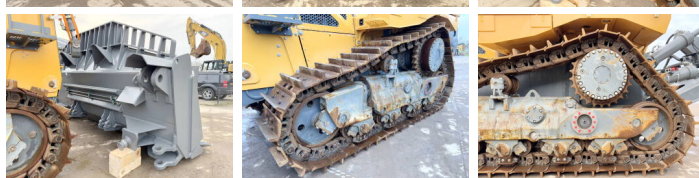

Liebherr

Liebherr PR766 05 Gen 8

BOSS
MACHINERY

€ 665.000excl.

Ano **2022**
Número de referência **BM006462**
Horas **149**

Algemeen

Tipo PR766 05 Gen 8
Localização Veldhoven, Netherlands
Certificaat CE
Chassis nummer VAUZ1681TZT021083

Available at Boss Machinery! This Liebherr PR766 05 Gen 8 Dozer from 2022 has an engine power of 360 kW and counts 149 operational hours. The total weight of this Liebherr PR766 05 Gen 8 is 54300 kg and the dimensions are 7.05 x 2.90 x 4.00. Furthermore, this PR766 05 Gen 8 is equipped with AdBlue, Pressurised Cabin, Camera, Radio, Backup alarm, Heated Seat, Airco, Air Suspension Seat, Climate Control, Função hidráulica extra. The Liebherr Dozer also has a CE marking. Do you want more information or do you want to try the Liebherr PR766 05 Gen 8 at our yard? Please let us know.

Descrição

Maten / Gewichten

Dimensões C*L*A 7.05 x 2.90 x 4.00
Blade Width 4.33m
Peso 54300

Technische informatie

Fuel Tank: 800L

Motor informatie

Marca do motor Liebherr
Modelo de motor D9508 A7
Cilindros 8
Turbo
Capacidade em kW 360