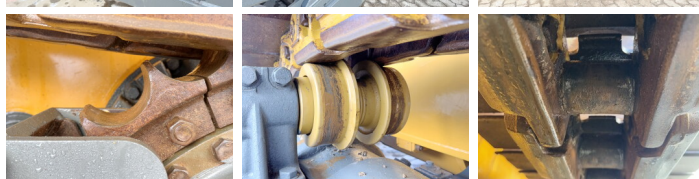

Liebherr

Liebherr PR756

BOSS
MACHINERY

€ 125.000excl.

Ano **2017**
Número de referência **BM006337**
Horas **10.433**

Algemeen

Tipo **PR756**
Localização **Veldhoven, Netherlands**
Certificaat **CE**
Chassis nummer **VAUZ1312PZT015680**

Descrição

Available at Boss Machinery! This Liebherr PR756 Dozer from 2017 has an engine power of 250 kW and counts 10433 operational hours. The total weight of this Liebherr PR756 is 41000 kg and the dimensions are 7.35 x 4.25 x 3.67.

Furthermore, this PR756 is equipped with Backup alarm, Radio, Air Suspension Seat, Airco, AdBlue, Parking Heater. The Liebherr Dozer also has a CE marking. Do you want more information or do you want to try the Liebherr PR756 at our yard? Please let us know.

Maten / Gewichten

Peso **41000**
Dimensões C*L*A **7.35 x 4.25 x 3.67**

Motor informatie

Marca do motor **Liebherr**
Modelo de motor **D946 A7-04**
Cilindros **6**
Turbo
Capacidade em kW **250**

Banden / Rupsen

Plate% **90**
Roda dentada% **60**
Cadeia % **80**
Largura da placa **71 cm**

Opties