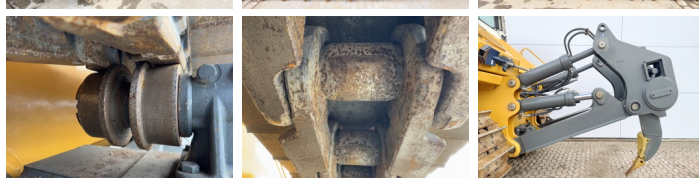

Descrição Available at Boss Machinery! This Liebherr PR756 05 Gen 8 Dozer from 2023 has an engine power of 260 kW and counts 68 operational hours. The total weight of this Liebherr PR756 05 Gen 8 is 41520 kg and the dimensions are 7.20 x 2.87 x 3.52. Furthermore, this PR756 05 Gen 8 is equipped with Airco, Backup alarm, AdBlue, Parking Heater, Camera, Air Suspension Seat. The Liebherr Dozer also has a CE marking. Do you want more information or do you want to try the Liebherr PR756 05 Gen 8 at our yard? Please let us know.

Maten / Gewichten

Peso 41520
Dimensões C*L*A 7.20 x 2.87 x 3.52

Motor informatie

Marca do motor Liebherr
Modelo de motor D946 A7-25
Cilindros 6
Turbo
Capacidade em kW 260

Banden / Rupsen

Plate% 100
Cadeia % 100
Roda dentada% 100
Largura da placa 66 cm