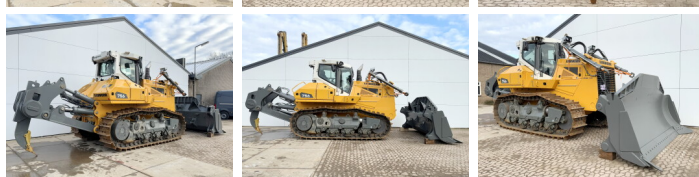

Liebherr

Liebherr PR756 05 Gen 8

BOSS
MACHINERY

€ 495.000excl.

Ano **2023**
Número de referência **BM006326**
Horas **68**

Algemeen

Tipo PR756 05 Gen 8
Localização Veldhoven, Netherlands
Certificaat CE
Chassis nummer VAUZ1808HAT026762

Descrição Available at Boss Machinery! This Liebherr PR756 05 Gen 8 Dozer from 2023 has an engine power of 260 kW and counts 68 operational hours. The total weight of this Liebherr PR756 05 Gen 8 is 41520 kg and the dimensions are 7.20 x 2.87 x 3.52. Furthermore, this PR756 05 Gen 8 is equipped with Airco, Backup alarm, AdBlue, Parking Heater, Camera, Air Suspension Seat. The Liebherr Dozer also has a CE marking. Do you want more information or do you want to try the Liebherr PR756 05 Gen 8 at our yard? Please let us know.

Maten / Gewichten

Peso 41520
Dimensões C*L*A 7.20 x 2.87 x 3.52

Motor informatie

Marca do motor Liebherr
Modelo de motor D946 A7-25
Cilindros 6
Turbo
Capacidade em kW 260

Banden / Rupsen

Plate% 100
Cadeia % 100
Roda dentada% 100
Largura da placa 66 cm