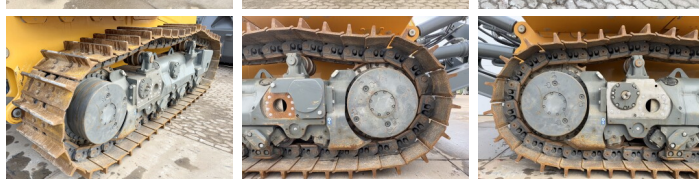

Liebherr

Liebherr PR756 05 Gen 8

BOSS
MACHINERY

€ 495.000excl.

Ano **2023**
Número de referência **BM006326**
Horas **68**

Algemeen

Tipo PR756 05 Gen 8
Localização Veldhoven, Netherlands
Certificaat CE
Chassis nummer VAUZ1808HAT026762

Descrição Available at Boss Machinery! This Liebherr PR756 05 Gen 8 Dozer from 2023 has an engine power of 260 kW and counts 68 operational hours. The total weight of this Liebherr PR756 05 Gen 8 is 41520 kg and the dimensions are 7.20 x 2.87 x 3.52. Furthermore, this PR756 05 Gen 8 is equipped with Airco, Backup alarm, AdBlue, Parking Heater, Camera, Air Suspension Seat. The Liebherr Dozer also has a CE marking. Do you want more information or do you want to try the Liebherr PR756 05 Gen 8 at our yard? Please let us know.

Maten / Gewichten

Peso 41520
Dimensões C*L*A 7.20 x 2.87 x 3.52

Motor informatie

Marca do motor Liebherr
Modelo de motor D946 A7-25
Cilindros 6
Turbo
Capacidade em kW 260

Banden / Rupsen

Plate% 100
Cadeia % 100
Roda dentada% 100
Largura da placa 66 cm