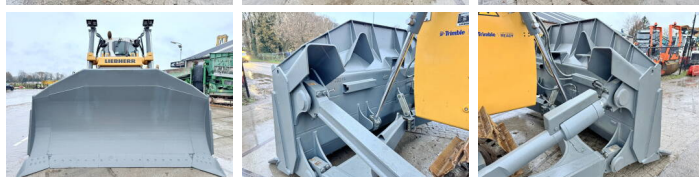

Liebherr

Liebherr PR746 05L Gen 8

€ 325.000excl.

Ano **2023**
Número de referência **BM006328**
Horas **130**

Algemeen

Tipo PR746 05L Gen 8
Localização Veldhoven, Netherlands
Overig Trimble | Earthworks Ready
Certificaat CE
Chassis nummer VAUZ1807CZT028217

Descrição

Available at Boss Machinery! This Liebherr PR746 05L Gen 8 Dozer from 2023 has an engine power of 190 kW and counts 130 operational hours. The total weight of this Liebherr PR746 05L Gen 8 is 29800 kg and the dimensions are 7.65 x 3.62 x 3.42. Furthermore, this PR746 05L Gen 8 is equipped with Heated Cab, Airco, Bluetooth, Backup alarm, Radio, GPS Prepared, Camera. The Liebherr Dozer also has a CE marking. Do you want more information or do you want to try the Liebherr PR746 05L Gen 8 at our yard? Please let us know.

Maten / Gewichten

Peso 29800
Dimensões C*L*A 7.65 x 3.62 x 3.42

Motor informatie

Marca do motor Liebherr
Modelo de motor D936 A7-25
Cilindros 6
Capacidade em kW 190

Banden / Rupsen

Plate% 90
Cadeia % 90
Roda dentada% 90

BOSS

MACHINERY