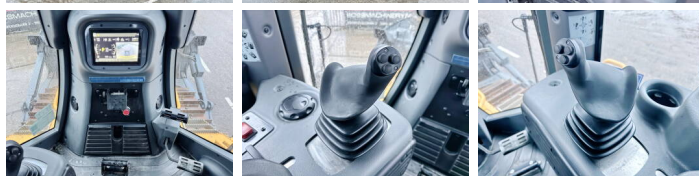

Liebherr

Liebherr PR746 05L Gen 8

€ 325.000excl.

Ano **2023**
Número de referência **BM006328**
Horas **130**

Algemeen

Tipo PR746 05L Gen 8
Localização Veldhoven, Netherlands
Overig Trimble | Earthworks Ready
Certificaat CE
Chassis nummer VAUZ1807CZT028217

Descrição

Available at Boss Machinery! This Liebherr PR746 05L Gen 8 Dozer from 2023 has an engine power of 190 kW and counts 130 operational hours. The total weight of this Liebherr PR746 05L Gen 8 is 29800 kg and the dimensions are 7.65 x 3.62 x 3.42. Furthermore, this PR746 05L Gen 8 is equipped with Heated Cab, Airco, Bluetooth, Backup alarm, Radio, GPS Prepared, Camera. The Liebherr Dozer also has a CE marking. Do you want more information or do you want to try the Liebherr PR746 05L Gen 8 at our yard? Please let us know.

Maten / Gewichten

Peso 29800
Dimensões C*L*A 7.65 x 3.62 x 3.42

Motor informatie

Marca do motor Liebherr
Modelo de motor D936 A7-25
Cilindros 6
Capacidade em kW 190

Banden / Rupsen

Plate% 90
Cadeia % 90
Roda dentada% 90

BOSS

MACHINERY