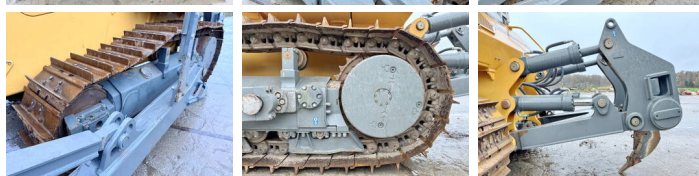

Liebherr

Liebherr PR746 05L Gen 8

€ 325.000excl.

Ano **2023**
Número de referência **BM006328**
Horas **130**

Algemeen

Tipo PR746 05L Gen 8
Localização Veldhoven, Netherlands
Overig Trimble | Earthworks Ready
Certificaat CE
Chassis nummer VAUZ1807CZT028217

Descrição

Available at Boss Machinery! This Liebherr PR746 05L Gen 8 Dozer from 2023 has an engine power of 190 kW and counts 130 operational hours. The total weight of this Liebherr PR746 05L Gen 8 is 29800 kg and the dimensions are 7.65 x 3.62 x 3.42. Furthermore, this PR746 05L Gen 8 is equipped with Heated Cab, Airco, Bluetooth, Backup alarm, Radio, GPS Prepared, Camera. The Liebherr Dozer also has a CE marking. Do you want more information or do you want to try the Liebherr PR746 05L Gen 8 at our yard? Please let us know.

Maten / Gewichten

Peso 29800
Dimensões C*L*A 7.65 x 3.62 x 3.42

Motor informatie

Marca do motor Liebherr
Modelo de motor D936 A7-25
Cilindros 6
Capacidade em kW 190

Banden / Rupsen

Plate% 90
Cadeia % 90
Roda dentada% 90

BOSS

MACHINERY