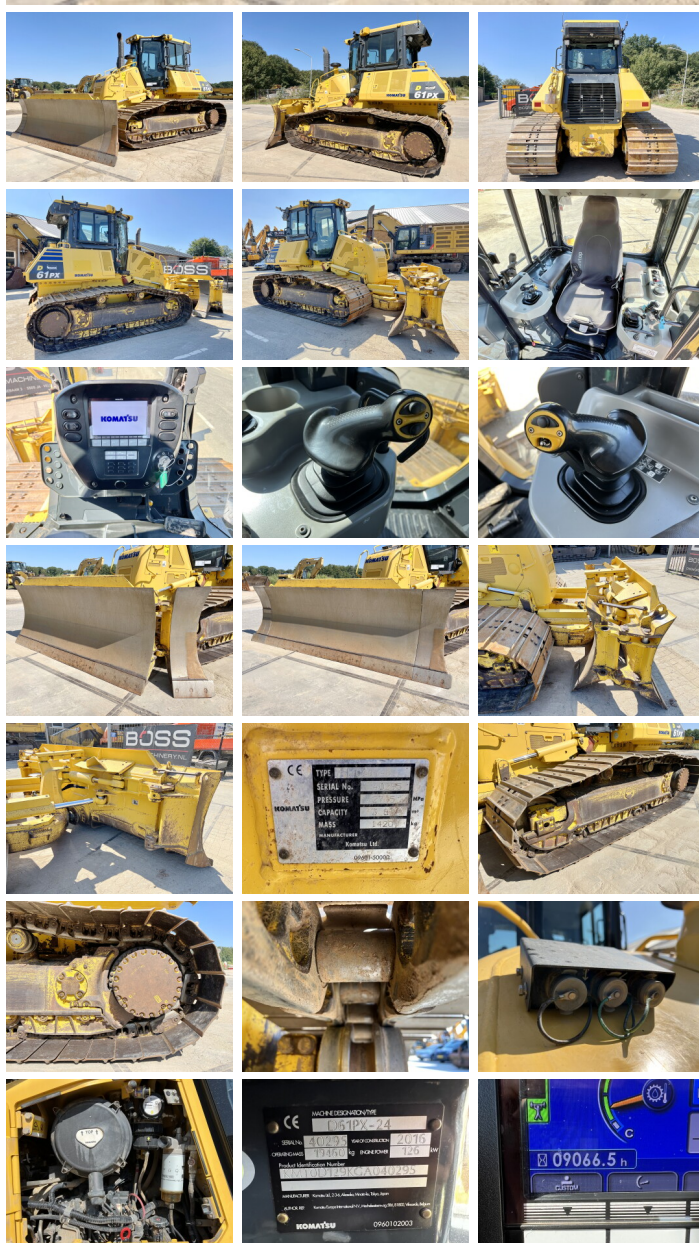

Komatsu

Komatsu D61PX-24

BOSS
MACHINERY

Ano **2016**
Número de referência **BM006140**
Horas **9.066**

Algemeen

Tipo D61PX-24 - CE machine
Localização Veldhoven, Netherlands
Certificaac CE
Chassis nummer 40295

Available at Boss Machinery! This Komatsu D61PX-24 - CE machine Dozer from 2016 has an engine power of 126 kW and counts 9066 operational hours. The total weight of this Komatsu D61PX-24 - CE machine is 19460 kg and the dimensions are 6.00 x 3.00 x 3.15. Furthermore, this D61PX-24 - CE machine is equipped with Airco, Heated Cab, Radio. The Komatsu Dozer also has a CE marking. Do you want more information or do you want to try the Komatsu D61PX-24 - CE machine at our yard? Please let us know.

Descrição

Maten / Gewichten

Peso 19460
Dimensões C*L*A 6.00 x 3.00 x 3.15

Technische informatie

German Machine

Motor informatie

Marca do motor Komatsu
Modelo de motor SAA6D107E-3-A
Cilindros 6
Turbo
Capacidade em kW 126

Banden / Rupsen

Plate% 40
Roda dentada% 80
Cadeia % 70
Largura da placa 86 cm

Opties

Airco
Heated Cab
Radio