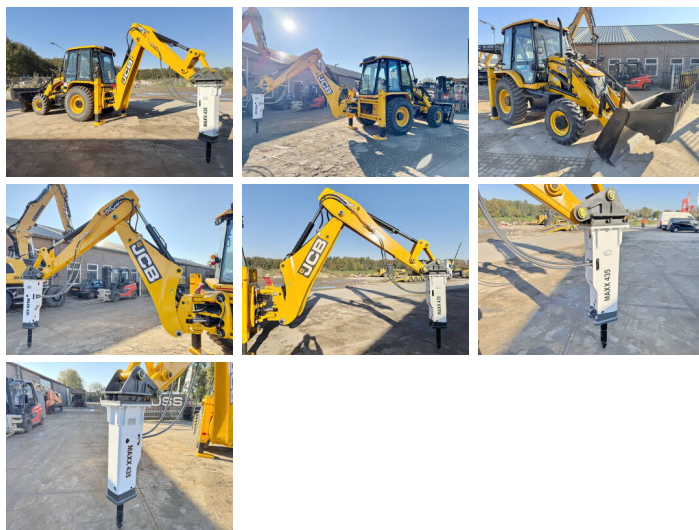

JCB

JCB 3DX / 3CX 4WD + Maxx 435 Hammer

€ 58.000excl.

Ano **2024**
Número de referência **BM006034**
Horas **5**

Algemeen

Tipo 3DX / 3CX 4WD + Maxx 435 Hammer
Localização Veldhoven, Netherlands
Certificaat NOT FOR SALE IN EU / NO CE MARK
Available at Boss Machinery! This used JCB 3DX / 3CX 4WD + Maxx 435 Hammer Backhoe Loader from 2024 has an engine power of 55 kW and counts 5 operational hours. The total weight of this JCB 3DX / 3CX 4WD + Maxx 435 Hammer is 7460 kg and the dimensions are 5.80 x 2.42 x 3.00. Furthermore, this 3DX / 3CX 4WD + Maxx 435 Hammer is equipped with Radio. The JCB Backhoe Loader also has a NOT FOR SALE IN EU / NO CE MARK marking. Do you want more information or do you want to try the JCB 3DX / 3CX 4WD + Maxx 435 Hammer at our yard? Please let us know.

Descrição

Maten / Gewichten

Peso 7460
Dimensões C*L*A 5.80 x 2.42 x 3.00

Technische informatie

Fuel Tank: 128L
Configurações de drive 4 x 4

Motor informatie

Marca do motor JCB
Modelo de motor 444TA4-55
Cilindros 4
Turbo

BOSS
MACHINERY