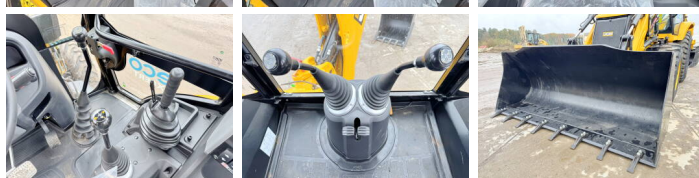

JCB

JCB 3DX / 3CX Plus Eco Xpert 4WD

€ 49.500excl.

Ano **2024**
Número de referência **BM006165**
Horas **5**

Algemeen

Tipo 3DX / 3CX Plus Eco Xpert 4WD
Localização Veldhoven, Netherlands
Available at Boss Machinery! This used JCB 3DX / 3CX Plus Eco Xpert 4WD Backhoe Loader from 2024 has an engine power of 55 kW and counts 5 operational hours. The total weight of this JCB 3DX / 3CX Plus Eco Xpert 4WD is 7460 kg and the dimensions are 5.55 x 2.50 x 3.00. Furthermore, this 3DX / 3CX Plus Eco Xpert 4WD is equipped with Radio, HP Hammer Lines. Do you want more information or do you want to try the JCB 3DX / 3CX Plus Eco Xpert 4WD at our yard? Please let us know.

Maten / Gewichten

Peso 7460
Dimensões C*L*A 5.55 x 2.50 x 3.00

Technische informatie

Fuel Tank: 128L
Configurações de drive 4 x 4

Motor informatie

Marca do motor JCB
Modelo de motor 444TA4-55
Cilindros 4
Turbo
Capacidade em kW 55

Banden / Rupsen

100% 100% 12.5-18

BOSS
MACHINERY