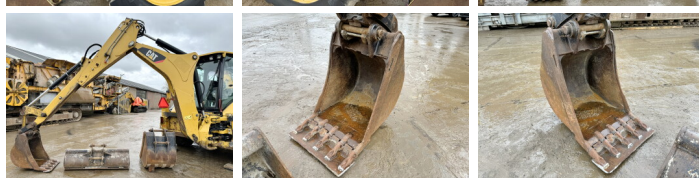

Caterpillar

Caterpillar 434F

BOSS
MACHINERY

€ 42.500excl.

Ano **2013**
Número de referência **BM005790**
Horas **9.181**

Algemeen

Tipo **434F**
Localização **Veldhoven, Netherlands**
Certificaat **CE**
Chassis nummer **CAT0434FAFLY00251**

Descrição

Available at Boss Machinery! This used Caterpillar 434F Backhoe Loader from 2013 has an engine power of 75 kW and counts 9181 operational hours. The total weight of this Caterpillar 434F is 9490 kg and the dimensions are 5.90 x 2.36 x 3.80. Furthermore, this 434F is equipped with Engate rápido, Airco, Função hidráulica extra, Função do martelo. The Caterpillar Backhoe Loader also has a CE marking. Do you want more information or do you want to try the Caterpillar 434F at our yard? Please let us know.

Maten / Gewichten

Dimensões C*L*A **5.90 x 2.36 x 3.80**
Peso **9490**

Technische informatie

Configurações de drive **4x4**

Motor informatie

Marca do motor **Caterpillar**
Modelo de motor **C4.4**
Cilindros **4**
Turbo
Capacidade em kW **75**

Banden / Rupsen

80% 40% **440/80R28**
50% 70% **440/80R28**

Opties

Engate rápido

Airco

Função hidráulica extra

Função do martelo