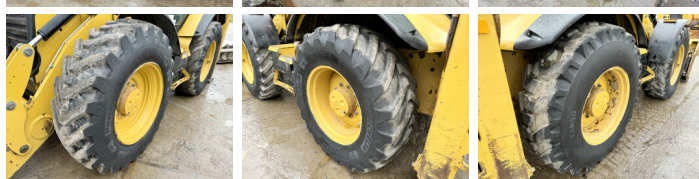

Caterpillar

Caterpillar 434F

BOSS
MACHINERY

€ 42.500excl.

Ano **2013**
Número de referência **BM005790**
Horas **9.181**

Algemeen

Tipo **434F**
Localização **Veldhoven, Netherlands**
Certificaat **CE**
Chassis nummer **CAT0434FAFLY00251**

Descrição

Available at Boss Machinery! This used Caterpillar 434F Backhoe Loader from 2013 has an engine power of 75 kW and counts 9181 operational hours. The total weight of this Caterpillar 434F is 9490 kg and the dimensions are 5.90 x 2.36 x 3.80. Furthermore, this 434F is equipped with Engate rápido, Airco, Função hidráulica extra, Função do martelo. The Caterpillar Backhoe Loader also has a CE marking. Do you want more information or do you want to try the Caterpillar 434F at our yard? Please let us know.

Banden / Rupsen

80% 40% **440/80R28**
50% 70% **440/80R28**

Opties

Engate rápido

Airco

Função hidráulica extra

Função do martelo