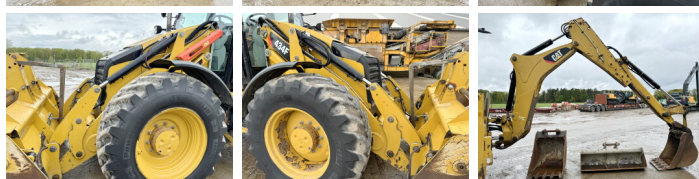

Caterpillar

Caterpillar 434F

BOSS
MACHINERY

€ 42.500excl.

Ano **2013**
Número de referência **BM005790**
Horas **9.181**

Algemeen

Tipo **434F**
Localização **Veldhoven, Netherlands**
Certificaat **CE**
Chassis nummer **CAT0434FAFLY00251**

Descrição

Available at Boss Machinery! This used Caterpillar 434F Backhoe Loader from 2013 has an engine power of 75 kW and counts 9181 operational hours. The total weight of this Caterpillar 434F is 9490 kg and the dimensions are 5.90 x 2.36 x 3.80. Furthermore, this 434F is equipped with Engate rápido, Airco, Função hidráulica extra, Função do martelo. The Caterpillar Backhoe Loader also has a CE marking. Do you want more information or do you want to try the Caterpillar 434F at our yard? Please let us know.

Maten / Gewichten

Dimensões C*L*A **5.90 x 2.36 x 3.80**
Peso **9490**

Technische informatie

Configurações de drive **4x4**

Motor informatie

Marca do motor **Caterpillar**
Modelo de motor **C4.4**
Cilindros **4**
Turbo
Capacidade em kW **75**

Banden / Rupsen

80% 40% **440/80R28**
50% 70% **440/80R28**

Opties

Engate rápido

Airco

Função hidráulica extra

Função do martelo