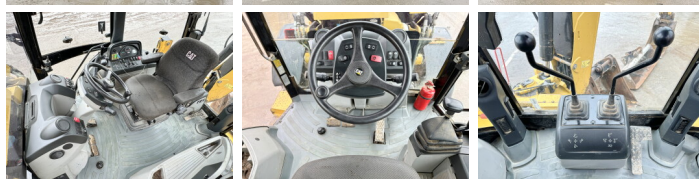

Descrição

Available at Boss Machinery! This used Caterpillar 434F Backhoe Loader from 2013 has an engine power of 75 kW and counts 9181 operational hours. The total weight of this Caterpillar 434F is 9490 kg and the dimensions are 5.90 x 2.36 x 3.80. Furthermore, this 434F is equipped with Engate rápido, Airco, Função hidráulica extra, Função do martelo. The Caterpillar Backhoe Loader also has a CE marking. Do you want more information or do you want to try the Caterpillar 434F at our yard? Please let us know.

Banden / Rupsen

80% 40% **440/80R28**
50% 70% **440/80R28**

Opties

Engate rápido

Airco

Função hidráulica extra

Função do martelo