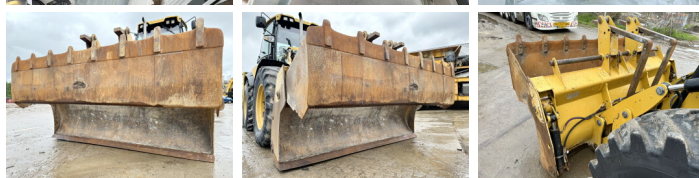

Caterpillar

Caterpillar 434F

BOSS
MACHINERY

€ 42.500excl.

Ano **2013**
Número de referência **BM005790**
Horas **9.181**

Algemeen

Tipo **434F**
Localização **Veldhoven, Netherlands**
Certificaat **CE**
Chassis nummer **CAT0434FAFLY00251**

Descrição

Available at Boss Machinery! This used Caterpillar 434F Backhoe Loader from 2013 has an engine power of 75 kW and counts 9181 operational hours. The total weight of this Caterpillar 434F is 9490 kg and the dimensions are 5.90 x 2.36 x 3.80. Furthermore, this 434F is equipped with Engate rápido, Airco, Função hidráulica extra, Função do martelo. The Caterpillar Backhoe Loader also has a CE marking. Do you want more information or do you want to try the Caterpillar 434F at our yard? Please let us know.

Maten / Gewichten

Dimensões C*L*A **5.90 x 2.36 x 3.80**
Peso **9490**

Technische informatie

Configurações de drive **4x4**

Motor informatie

Marca do motor **Caterpillar**
Modelo de motor **C4.4**
Cilindros **4**
Turbo
Capacidade em kW **75**

Banden / Rupsen

80% 40% **440/80R28**
50% 70% **440/80R28**

Opties

Engate rápido

Airco

Função hidráulica extra

Função do martelo