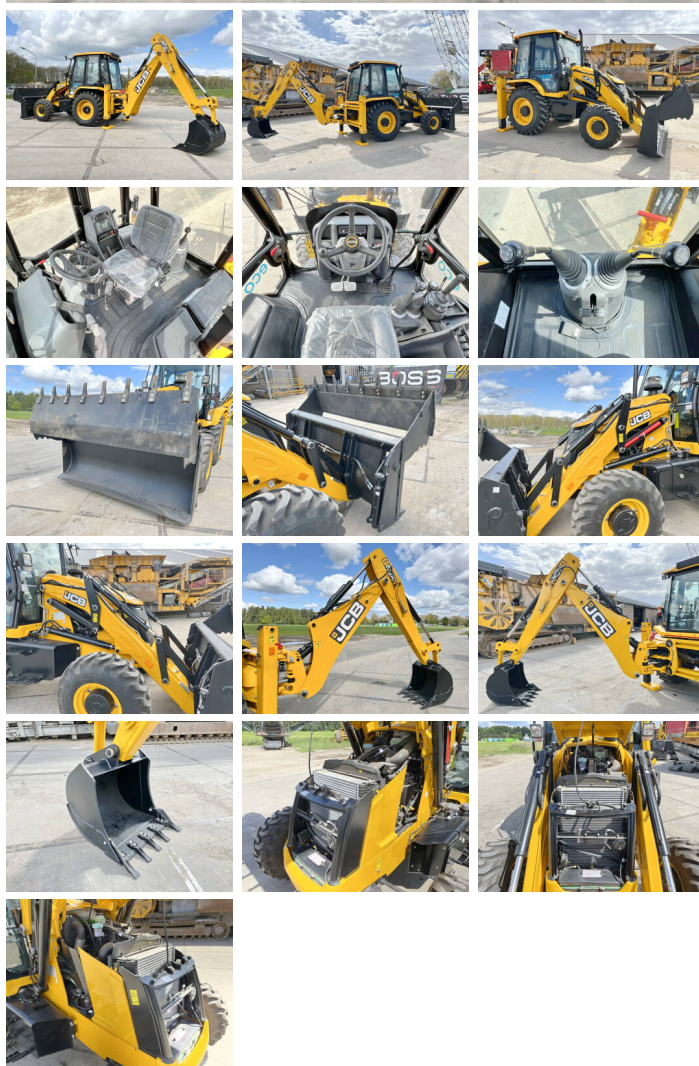

JCB

JCB 3DX / 3CX Plus Eco Xpert 4WD

€ 54.500excl.

Ano **2024**
Número de referência **BM006035**
Horas **5**

Algemeen

Tipo 3DX / 3CX Plus Eco Xpert 4WD
Localização Veldhoven, Netherlands
Certificaat NOT FOR SALE IN EU / NO CE MARK
Descrição Available at Boss Machinery! This used JCB 3DX / 3CX Plus Eco Xpert 4WD Backhoe Loader from 2024 has an engine power of 55 kW and counts 5 operational hours. The total weight of this JCB 3DX / 3CX Plus Eco Xpert 4WD is 7460 kg and the dimensions are 5.80 x 2.42 x 3.00. Furthermore, this 3DX / 3CX Plus Eco Xpert 4WD is equipped with Radio. The JCB Backhoe Loader also has a NOT FOR SALE IN EU / NO CE MARK marking. Do you want more information or do you want to try the JCB 3DX / 3CX Plus Eco Xpert 4WD at our yard? Please let us know.

Maten / Gewichten

Peso 7460
Dimensões C*L*A 5.80 x 2.42 x 3.00

Technische informatie

Fuel Tank: 128L
Configurações de drive 4 x 4

Motor informatie

Marca do motor JCB
Modelo de motor 444TA4-55
Cilindros 4
Turbo
Capacidade em kW 55

BOSS
MACHINERY

Banden / Rupsen

100%	100%	12.5-18
100%	100%	16.9-28

Opties

Radio