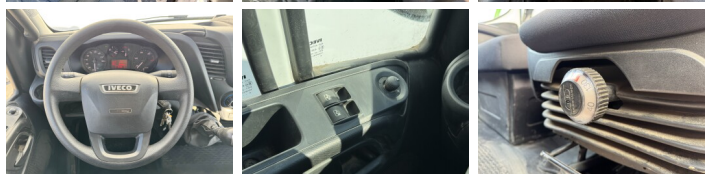

Iveco

Iveco Daily 35C16

€ 18.200excl.

Ano **2016**
Número de referência **BV000043**
Quilometragem **98.013**

Algemeen

Tipo **Daily 35C16**
Localização **Veldhoven, Netherlands**
Transmission **Manual**
Color **White**
Total seats **7**
1st registration **17-10-2016**
Doors **4**
Chassis number **ZCFC235B605125714**

Descrição **Available from stock at Boss Machinery! This 2016 Iveco Daily 35C16 has 98013 kilometers. The total weight of this Iveco Daily 35C16 is 2550 KG and the dimensions are 6.60 x 2.14 x 2.47 M. Furthermore, this Iveco Daily 35C16 is equipped with Tow Bar, Electrical Mirrors, ESP, Airco, Radio, Air Suspension Seat. Would you like more information or would you like to test the Iveco Daily 35C16 with us? Let us know.**

Maten / Gewichten

GVW **3500**
Peso **2550**
Capacidade máxima de carga **950**
GCW **7000**
Dimensões C*L*A **6.60 x 2.14 x 2.47**
Wheel base (cm) **375**

Technische informatie

Suspension **Spring**
Brakes **Disc brakes**
Configurações de drive **Rear Axle**

Motor informatie

Emission **Euro 6**
Fuel **Diesel**
Engine power (hp) **160**
Engine Capacity (cc) **2287**

BOSS

MACHINERY