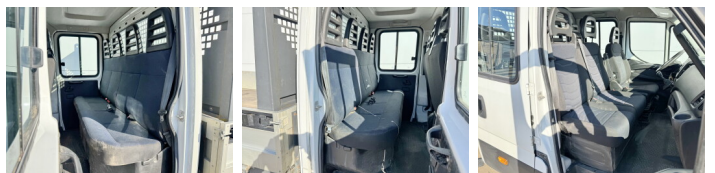

Iveco

Iveco Daily 35C16

€ 18.200excl.

Ano **2016**
Número de referência **BV000043**
Quilometragem **98.013**

Algemeen

Tipo **Daily 35C16**
Localização **Veldhoven, Netherlands**
Transmission **Manual**
Color **White**
Total seats **7**
1st registration **17-10-2016**
Doors **4**
Chassis number **ZCFC235B605125714**

Descrição **Available from stock at Boss Machinery! This 2016 Iveco Daily 35C16 has 98013 kilometers. The total weight of this Iveco Daily 35C16 is 2550 KG and the dimensions are 6.60 x 2.14 x 2.47 M. Furthermore, this Iveco Daily 35C16 is equipped with Tow Bar, Electrical Mirrors, ESP, Airco, Radio, Air Suspension Seat. Would you like more information or would you like to test the Iveco Daily 35C16 with us? Let us know.**

Maten / Gewichten

GVW **3500**
Peso **2550**
Capacidade máxima de carga **950**
GCW **7000**
Dimensões C*L*A **6.60 x 2.14 x 2.47**
Wheel base (cm) **375**

Technische informatie

Suspension **Spring**
Brakes **Disc brakes**
Configurações de drive **Rear Axle**

Motor informatie

Emission **Euro 6**
Fuel **Diesel**
Engine power (hp) **160**
Engine Capacity (cc) **2287**

BOSS

MACHINERY